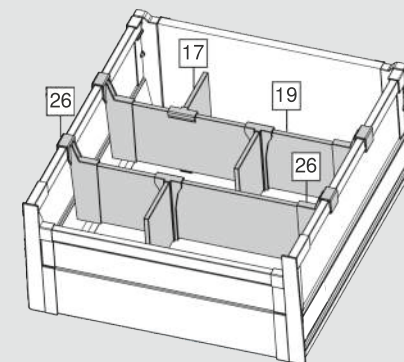

17 Divider
Silver Grey
Item No. **CBX-LPD-SG**

26 Cross Divider Connector (left/right)
Silver Grey
Item No. **CBX-PC-SG**

19 Cross Divider
/For cutting to size,1100mm.Cutting:Internal cabinet width LW-74
Silver Grey
Item No. **CBX-CDP-SG**