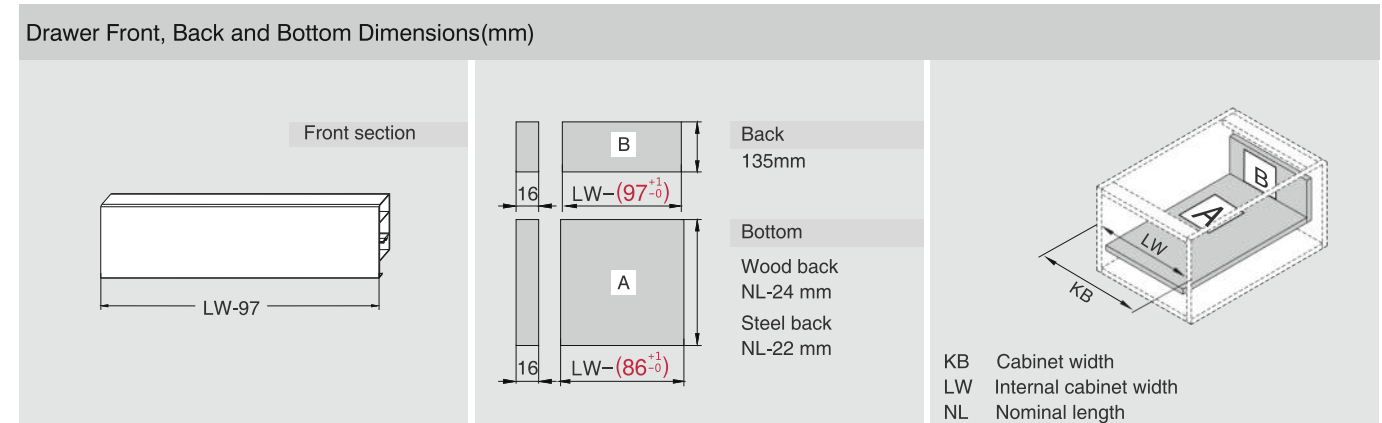

CERVOBOX

Cervobox Medium Inner Drawer

CERVETTI

SPACE REQUIREMENT

DESCRIPTION

- Concealed, full extension
- Dynamic load capacity: 40/50kg
- Tool free assembly and removal of drawer
- Silent system guarantees smooth run without noise
- Up & down adjustment, left & right adjustment
- Finish: Silver Grey, Stainless Steel

MEDIUM INNER DRAWER WITH SINGLE SQUARE RAILING FOR WOOD DRAWER BACK

Kit Package					
Silver Grey, Stainless Steel					
NL	Item No.			Item No.	
300mm	CBX-SG-300-MD	CBX-SS-300-MD	550mm	CBX-SG-550-MD	CBX-SS-550-MD
350mm	CBX-SG-350-MD	CBX-SS-350-MD	600mm	CBX-SG-600-MD	CBX-SS-600-MD
400mm	CBX-SG-400-MD	CBX-SS-400-MD			
450mm	CBX-SG-450-MD	CBX-SS-450-MD			
500mm	CBX-SG-500-MD	CBX-SS-500-MD			

SG - Silver Grey, SS - Stainless Steel

4		Front Fixing-brackets (left/right)
		Silver Grey Item No. CBX-FFB-SG-MD
5		Front Section 1100mm, Cutting: Internal cabinet width LW-97
		Silver Grey Item No. CBX-FRP-SG