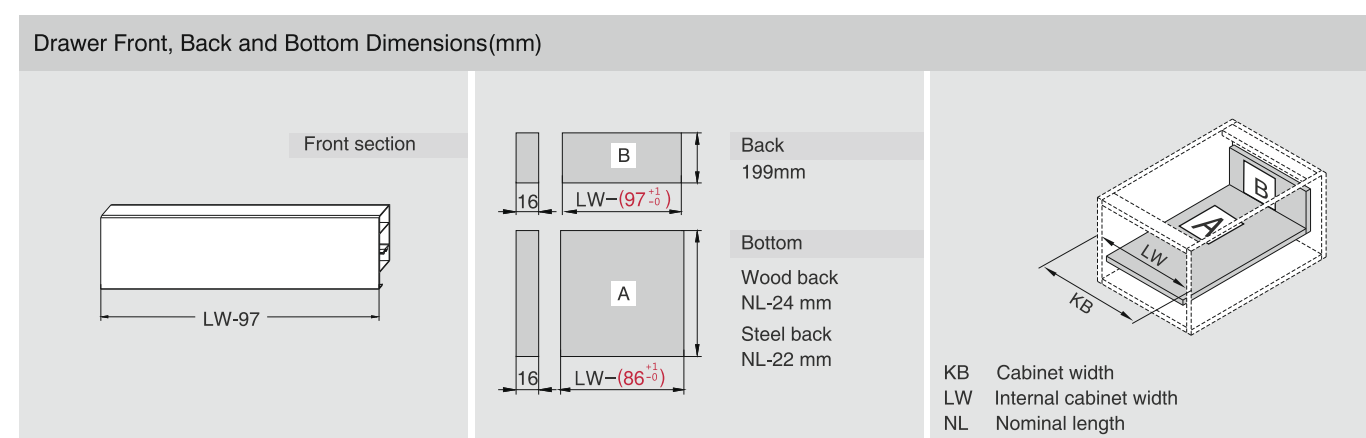

CERVOBOX

Cervobox Medium Inner Drawer With Box Side Glass & Front Side Glass

CERVETTI

SPACE REQUIREMENT

DESCRIPTION

- Concealed, full extension
- Dynamic load capacity: 40/50kg
- Tool free assembly and removal of drawer
- Silent system guarantees smooth run without noise
- Up & down adjustment, left & right adjustment
- Finish: Silver Grey, Stainless Steel

MEDIUM INNER DRAWER WITH BOX SIDE GLASS & FRONT SIDE GLASS

Kit Package		
Silver Grey, Stainless Steel		
NL	Item No.	Item No.
400mm	CBX-SG-400-LD	CBX-SS-400-LD
450mm	CBX-SG-450-LD	CBX-SS-450-LD
500mm	CBX-SG-500-LD	CBX-SS-500-LD
550mm	CBX-SG-550-LD	CBX-SS-550-LD
600mm	CBX-SG-600-LD	CBX-SS-600-LD

NL	Item No.
450mm	CBX-BSG-450
500mm	CBX-BSG-500
600mm	CBX-BSG-600

SG - Silver Grey, SS- Stainless Steel

5	Front Section LW-97 Silver Grey Item No. CBX-FRP-SG
3	Back Fixing-brackets (left/right) Silver Grey Item No. CBX-BFB-BSG
4	Front Fixing-brackets (left/right) Silver Grey Item No. CBX-FFB-002
16	Rear Adapter (left/right) Silver Grey Item No. CBX-RAD-BSG

NL	Item No.
450mm	CBX-FSG-450
600mm	CBX-FSG-600
900mm	CBX-FSG-900

17	Adapter for Glass (left/right) Silver Grey Item No. CBX-ADP-BSG