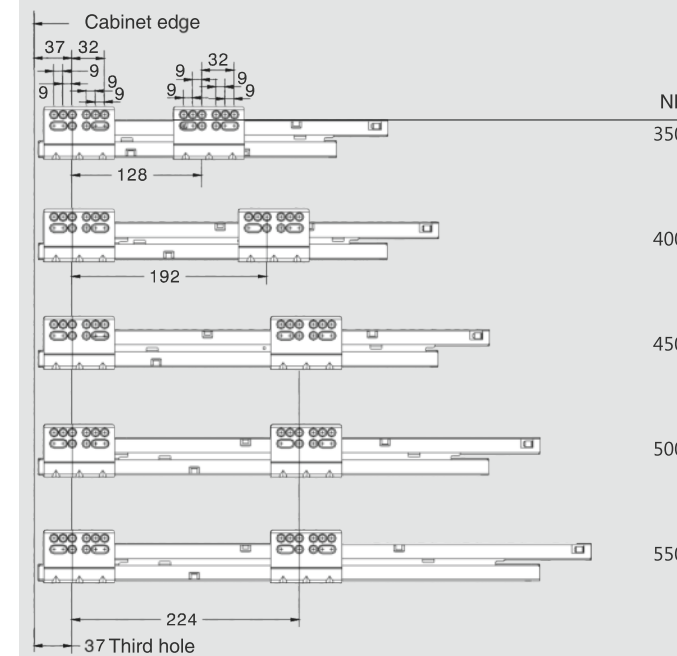

SG - Silver Grey, SS- Stainless Steel

Installation Dimensions(mm)

NL=Nominal Slide Length
LT=Internal Cabinet Depth
LT=NL+3

Screw Positions of the Slides(mm)

Installation Dimensions(mm)

LW=Internal Cabinet Width