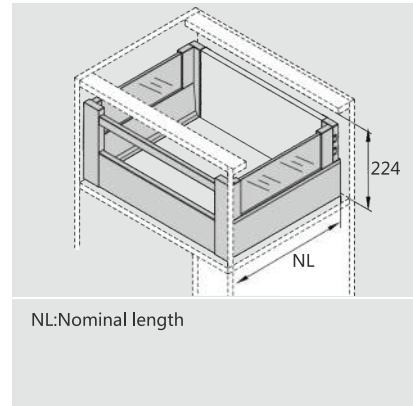

CERVOBOX

Cervobox Medium Inner Drawer With Box Side Glass & Front Rail

CERVETTI

SPACE REQUIREMENT

DESCRIPTION

- Concealed, Full extension
- Dynamic load capacity: 30/40/50kg
- Tool free assembly and removal of drawer
- Silent system guarantees smooth run without noise
- Up & down adjustment, left & right adjustment
- Finish: Silver Grey, Stainless Steel

MEDIUM INNER DRAWER WITH BOX SIDE GLASS & FRONT RAIL

Kit Package	
Silver Grey, Stainless Steel	
NL	Item No.
400mm	CBX-SG-400-LD CBX-SS-400-LD
450mm	CBX-SG-450-LD CBX-SS-450-LD
500mm	CBX-SG-500-LD CBX-SS-500-LD
550mm	CBX-SG-550-LD CBX-SS-550-LD
600mm	CBX-SG-600-LD CBX-SS-600-LD

SG - Silver Grey, SS - Stainless Steel

3		Back Fixing-brackets (left/right) Silver Grey Item No. CBX-BFB-BSG
4		Front Fixing-brackets (left/right) Silver Grey Item No. CBX-FFB-003
5		Front Section /For cutting to size, 1100mm. Cutting: Internal cabinet width LW-97 Silver Grey Item No. CBX-FRP-SG
7		Square Cross Rail /For cutting to size, 1100mm. Cutting: Internal cabinet width LW-97 Silver Grey Item No. CBX-CSQR-SG

15		8mm Glass-boxside (left/right) Figured Glass NL Item No. 400mm CBX-BSG-400 450mm CBX-BSG-450 500mm CBX-BSG-500 550mm CBX-BSG-550 600mm CBX-BSG-600
16		Rear Adapter (left/right) Silver Grey Item No. CBX-RAD-BSG
17		Adapter for Glass (left/right) Silver Grey Item No. CBX-ADP-BSG