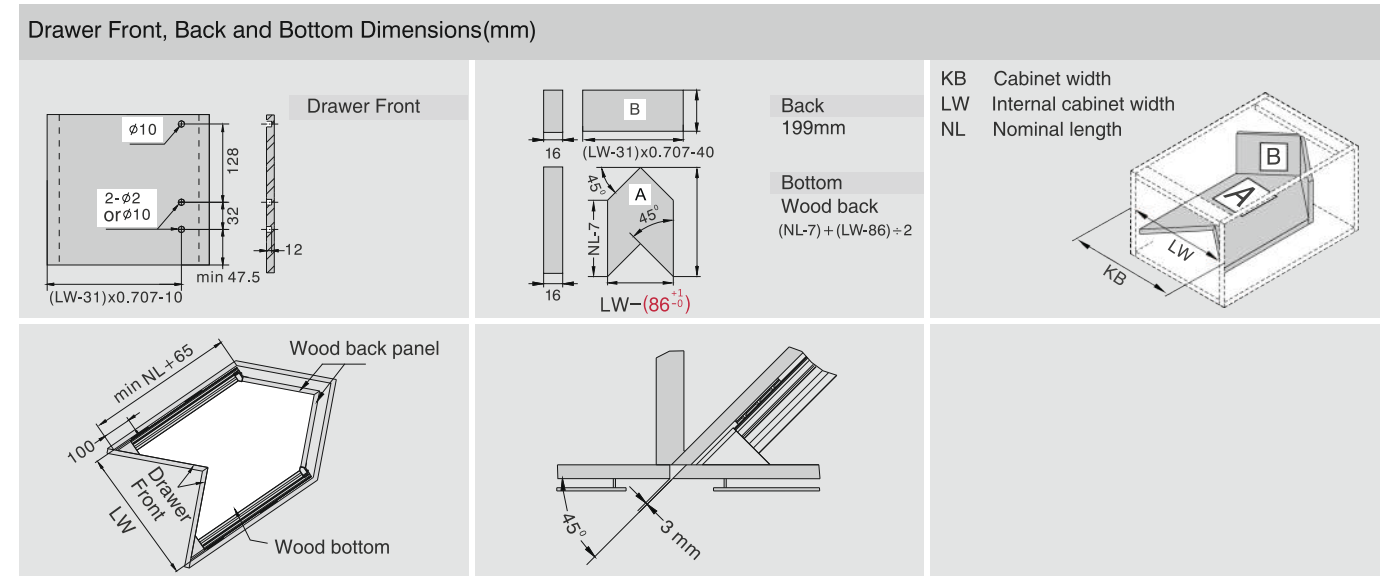

CERVOBOX

Cervobox High Corner Drawer With Single Gallery

CERVETTI

SPACE REQUIREMENT

DESCRIPTION

- Concealed, Full extension
- Dynamic load capacity: 40/50kg
- Tool free assembly and removal of drawer
- Silent system guarantees smooth run without noise
- Up & down adjustment, left & right adjustment
- Finish: Silver Grey, Stainless Steel

HIGH CORNER DRAWER WITH SINGLE GALLERY

Kit Package		
Silver Grey, Stainless Steel		
NL	Item No.	Item No.
350mm	CBX-SG-350-HD	CBX-SS-350-HD
400mm	CBX-SG-400-HD	CBX-SS-400-HD
450mm	CBX-SG-450-HD	CBX-SS-450-HD
500mm	CBX-SG-500-HD	CBX-SS-500-HD
550mm	CBX-SG-550-HD	CBX-SS-550-HD
600mm	CBX-SG-600-HD	CBX-SS-600-HD

SG - Silver Grey, SS- Stainless Steel

3		Back Fixing-brackets (left/right)
		Silver Grey Item No. CBX-BFB-CDM
4		Front Fixing-brackets (left/right)
		Silver Grey Item No. CBX-FFB-CDM

6		Square Side Rails (left/right)
		Silver Grey NL Item No.
		450mm M0104J450
		500mm M0104J500
		550mm M0104J550
		600mm M0104J600
		650mm M0104J650