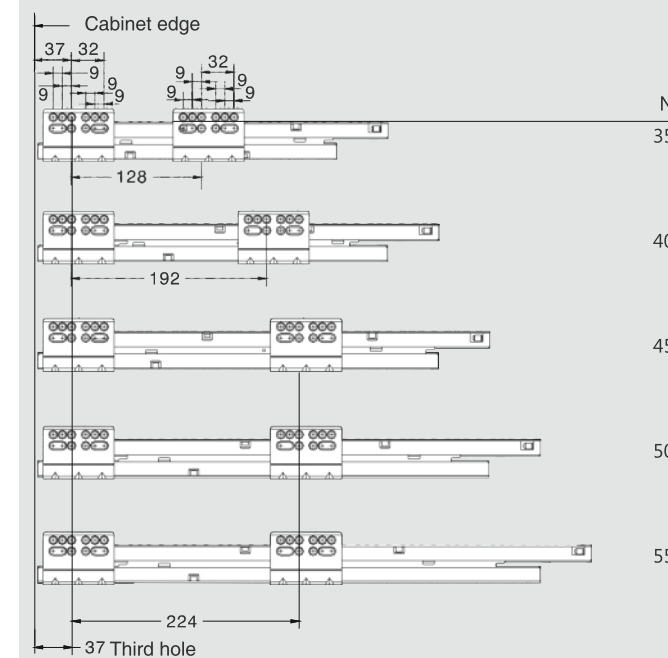

Screw Positions of the Slides(mm)

Fixing Hole Position for Push-open Inner Drawer(mm)

Installation Dimensions(mm)

Drawer Front, Back and Bottom Dimensions(mm)

CERVOBOX

Cervobox Medium Inner Drawer With Box Side Glass & Front Side Glass