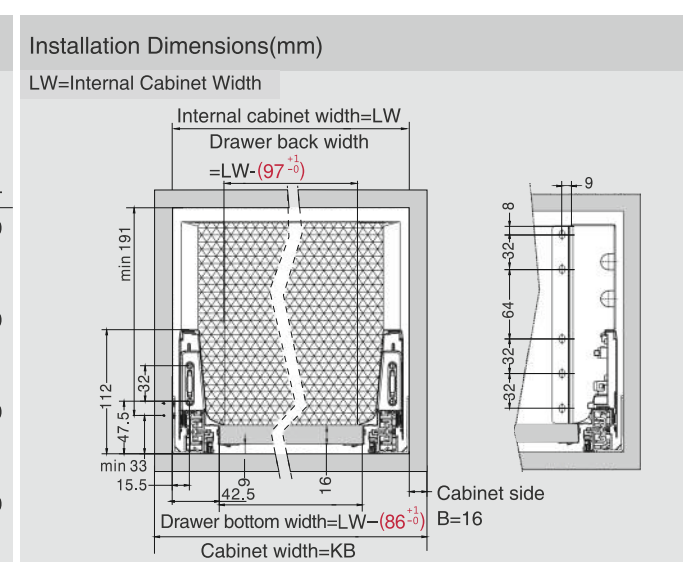

CERVOBOX

Cervobox Medium Inner Drawer With Box Side Glass & Front Side Glass

CERVETTI

SPACE REQUIREMENT

DESCRIPTION

- Concealed, full extension
- Dynamic load capacity: 40/50kg
- Tool free assembly and removal of drawer
- Silent system guarantees smooth run without noise
- Up & down adjustment, left & right adjustment
- Finish: Silver Grey, Stainless Steel

MEDIUM INNER DRAWER WITH BOX SIDE GLASS & FRONT SIDE GLASS

Kit Package		
Silver Grey, Stainless Steel		
NL	Item No.	Item No.
400mm	CBX-SG-400-LD	CBX-SS-400-LD
450mm	CBX-SG-450-LD	CBX-SS-450-LD
500mm	CBX-SG-500-LD	CBX-SS-500-LD
550mm	CBX-SG-550-LD	CBX-SS-550-LD
600mm	CBX-SG-600-LD	CBX-SS-600-LD

NL	Item No.
450mm	CBX-BSG-450
500mm	CBX-BSG-500
600mm	CBX-BSG-600

SG - Silver Grey, SS- Stainless Steel

5	Front Section LW-97 Silver Grey Item No. CBX-FRP-SG
3	Back Fixing-brackets (left/right) Silver Grey Item No. CBX-BFB-BSG
4	Front Fixing-brackets (left/right) Silver Grey Item No. CBX-FFB-002
16	Rear Adapter (left/right) Silver Grey Item No. CBX-RAD-BSG

NL	Item No.
450mm	CBX-FSG-450
600mm	CBX-FSG-600
900mm	CBX-FSG-900

17	Adapter for Glass (left/right) Silver Grey Item No. CBX-ADP-BSG