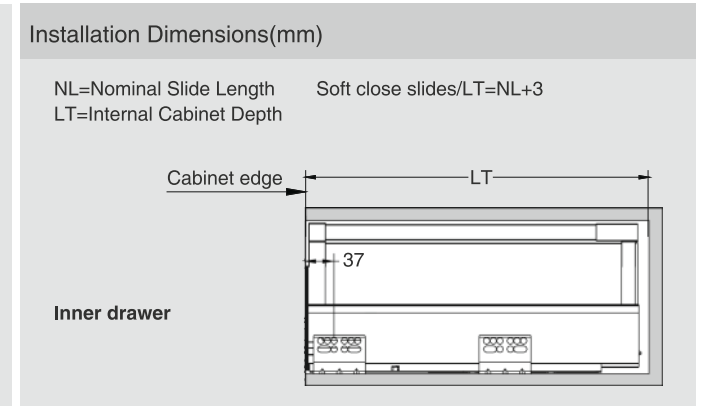

CERVOBOX

Cervobox High Inner Drawer With Front Rail

CERVETTI

SPACE REQUIREMENT

DESCRIPTION

1. Concealed, full extension
   - Dynamic load capacity: 40/50kg
   - Tool free assembly and removal of drawer
   - Silent system guarantees smooth run without noise
   - Up & down adjustment, left & right adjustment
2. Finish: Silver Grey, Stainless Steel

HIGH INNER DRAWER WITH FRONT RAIL

Kit Package					
Silver Grey, Stainless Steel					
NL	Item No.				
300mm	CBX-SG-300-HD	CBX-SS-300-HD	550mm	CBX-SG-550-HD	CBX-SS-550-HD
350mm	CBX-SG-350-HD	CBX-SS-350-HD	600mm	CBX-SG-600-HD	CBX-SS-600-HD
400mm	CBX-SG-400-HD	CBX-SS-400-HD			
450mm	CBX-SG-450-HD	CBX-SS-450-HD			
500mm	CBX-SG-500-HD	CBX-SS-500-HD			

SG - Silver Grey, SS- Stainless Steel

4		Front Fixing-brackets (left/right) Silver Grey Item No. CBX-FFB-SG-HD
5		Front Section 1100mm, Cutting: Internal cabinet width LW-97 Silver Grey Item No. CBX-FRP-SG
7		Cross Square Rail 1100mm, Cutting: Internal cabinet width LW-74 Silver Grey Item No. CBX-CSQR-SG

Screw Positions of the Slides(mm)

Fixing Hole Position for Push-open Inner Drawer(mm)

Installation Dimensions(mm)

Drawer Front, Back and Bottom Dimensions(mm)