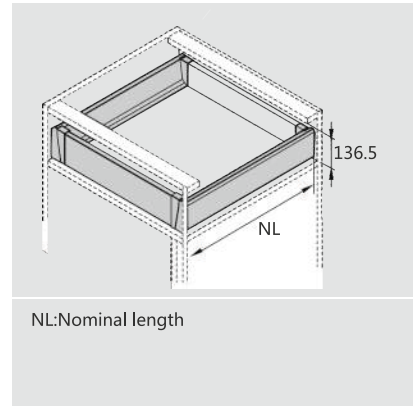

SG - Silver Grey, SS- Stainless Steel

Installation Dimensions(mm)

NL=Nominal Slide Length
LT=Internal Cabinet Depth
LT=NL+3

Screw Positions of the Slides(mm)

Installation Dimensions(mm)

LW=Internal Cabinet Width

Drawer Front, Back and Bottom Dimensions(mm)

KB Cabinet width
LW Internal cabinet width
NL Nominal length

CERVOBOX

Cervobox Lower Inner Drawer

CERVETTI

SPACE REQUIREMENT

DESCRIPTION

- Concealed, full extension
- Dynamic load capacity: 40/50kg
- Tool free assembly and removal of drawer
- Silent system guarantees smooth run without noise
- Up & down adjustment, left & right adjustment
- Finish: Silver Grey, Stainless Steel