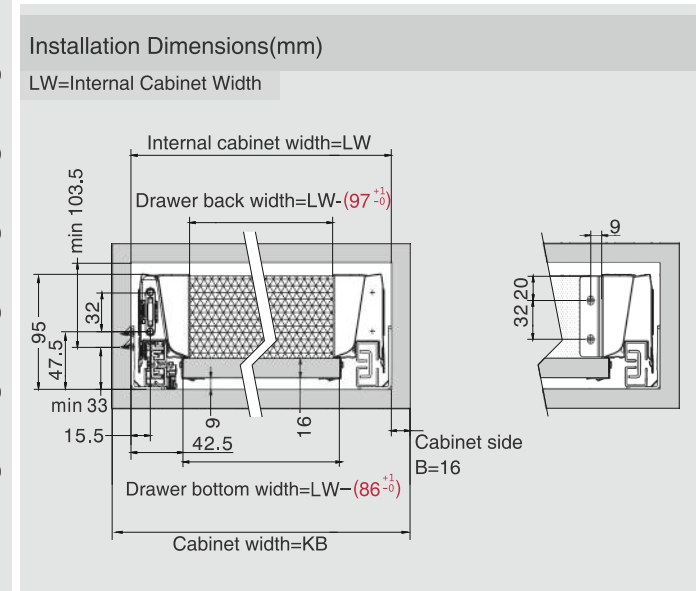

CERVOBOX

Cervobox Lower Inner Drawer

CERVETTI

SPACE REQUIREMENT

DESCRIPTION

- Concealed, full extension
- Dynamic load capacity: 40/50kg
- Tool free assembly and removal of drawer
- Silent system guarantees smooth run without noise
- Up & down adjustment, left & right adjustment
- Finish: Silver Grey, Stainless Steel

LOWER INNER DRAWER FOR WOOD DRAWER BACK

Kit Package					
Silver Grey, Stainless Steel					
NL	Item No.				
270mm	CBX-SG-270-LD	CBX-SS-270-LD	500mm	CBX-SG-500-LD	CBX-SS-500-LD
300mm	CBX-SG-300-LD	CBX-SS-300-LD	550mm	CBX-SG-550-LD	CBX-SS-550-LD
350mm	CBX-SG-350-LD	CBX-SS-350-LD	600mm	CBX-SG-600-LD	CBX-SS-600-LD
400mm	CBX-SG-400-LD	CBX-SS-400-LD			
450mm	CBX-SG-450-LD	CBX-SS-450-LD			

SG - Silver Grey, SS- Stainless Steel

3 Back Fixing-brackets (left/right)

Silver Grey
Item No. **CBX-BFB-SG-LD**

30 Handle

Grey
Item No. **CBX-HDL-SG**

4 Front Fixing-brackets (left/right)

Silver Grey
Item No. **CBX-FFB-SG-LD**

5 Front Section LW-97

Silver Grey
Item No. **CBX-FRP-SG**