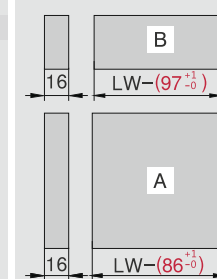

SG - Silver Grey, SS- Stainless Steel

Installation Dimensions(mm)

NL=Nominal Slide Length
LT=Internal Cabinet Depth
LT=NL+3

Screw Positions of the Slides(mm)

Installation Dimensions(mm)

LW=Internal Cabinet Width

Drawer Front, Back and Bottom Dimensions(mm)

KB Cabinet width
LW Internal cabinet width
NL Nominal length

CERVOBOX

Cervobox Lower Inner Drawer

CERVETTI

SPACE REQUIREMENT

DESCRIPTION

- Concealed, full extension
- Dynamic load capacity: 40/50kg
- Tool free assembly and removal of drawer
- Silent system guarantees smooth run without noise
- Up & down adjustment, left & right adjustment
- Finish: Silver Grey, Stainless Steel