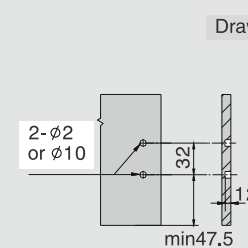

SG - Silver Grey, SS- Stainless Steel

Installation Dimensions(mm)

NL=Nominal Slide Length
LT=Internal Cabinet Depth
LT=NL+3

Screw Positions of the Slides(mm)

Installation Dimensions(mm)

LW=Internal Cabinet Width

Drawer Front, Back and Bottom Dimensions(mm)

KB Cabinet width
LW Internal cabinet width
NL Nominal length

CERVOBOX

Cervobox Lower Inner Drawer

CERVETTI

SPACE REQUIREMENT

DESCRIPTION

- Concealed, full extension
- Dynamic load capacity: 40/50kg
- Tool free assembly and removal of drawer
- Silent system guarantees smooth run without noise
- Up & down adjustment, left & right adjustment
- Finish: Silver Grey, Stainless Steel