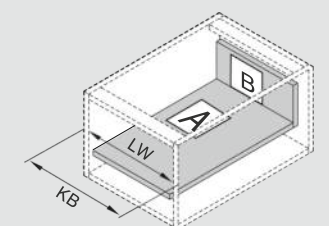

SG - Silver Grey, SS- Stainless Steel

Installation Dimensions(mm)

NL=Nominal Slide Length
LT=Internal Cabinet Depth
LT=NL+3

Screw Positions of the Slides(mm)

Installation Dimensions(mm)

LW=Internal Cabinet Width

Drawer Front, Back and Bottom Dimensions(mm)

KB Cabinet width
LW Internal cabinet width
NL Nominal length

CERVOBOX

Cervobox Medium Inner Drawer

CERVETTI

SPACE REQUIREMENT

DESCRIPTION

- Concealed, full extension
- Dynamic load capacity: 40/50kg
- Tool free assembly and removal of drawer
- Silent system guarantees smooth run without noise
- Up & down adjustment, left & right adjustment
- Finish: Silver Grey, Stainless Steel