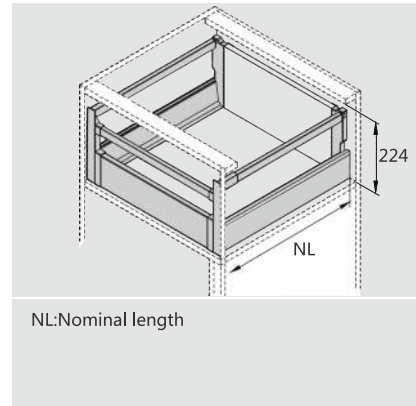

CERVOBOX

Cervobox High Inner Drawer With Front Rail

CERVETTI

SPACE REQUIREMENT

DESCRIPTION

- Concealed, full extension
 - Dynamic load capacity: 40/50kg
 - Tool free assembly and removal of drawer
 - Silent system guarantees smooth run without noise
 - Up & down adjustment, left & right adjustment
- Finish: Silver Grey, Stainless Steel