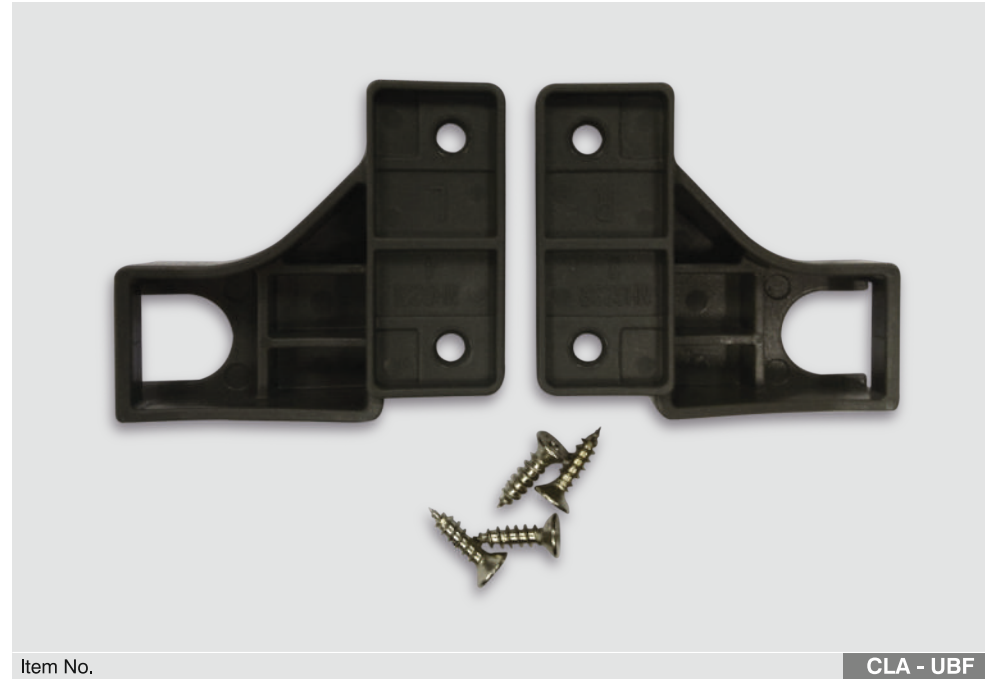

CERVETTI

Universal back fixing bracket

Drawer Stabilizer

This patented front lock mechanism provides a no-maintenance life cycle