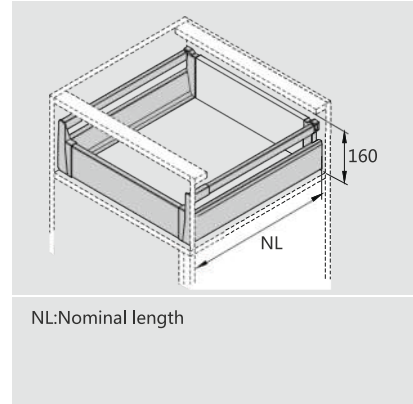

SG - Silver Grey, SS- Stainless Steel

Installation Dimensions(mm)

NL=Nominal Slide Length
LT=Internal Cabinet Depth
LT=NL+3

Screw Positions of the Slides(mm)

Installation Dimensions(mm)

LW=Internal Cabinet Width

Drawer Front, Back and Bottom Dimensions(mm)

KB Cabinet width
LW Internal cabinet width
NL Nominal length

CERVOBOX

Cervobox Medium Inner Drawer

CERVETTI

SPACE REQUIREMENT

DESCRIPTION

- Concealed, full extension
- Dynamic load capacity: 40/50kg
- Tool free assembly and removal of drawer
- Silent system guarantees smooth run without noise
- Up & down adjustment, left & right adjustment
- Finish: Silver Grey, Stainless Steel