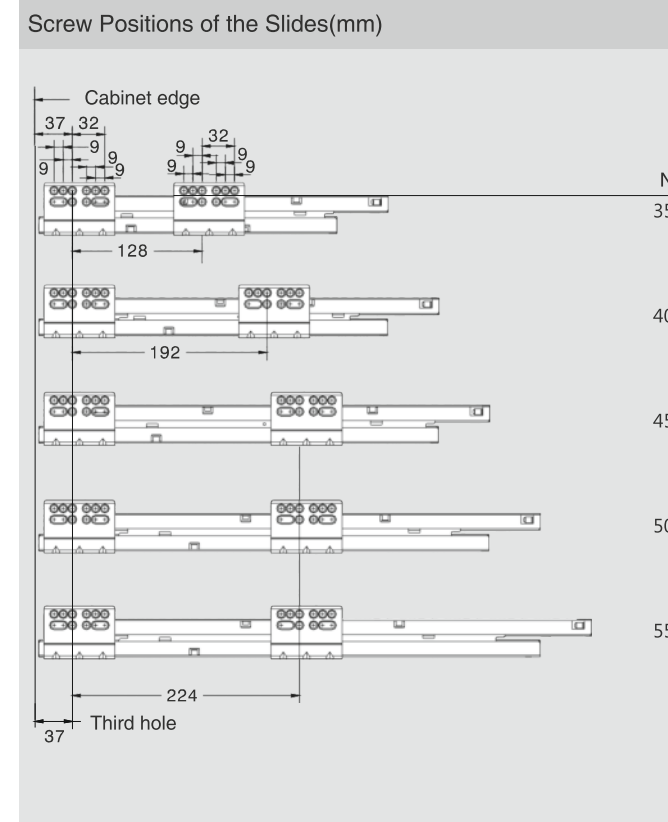

CERVOBOX

Cervobox Medium Inner Drawer

CERVETTI

SPACE REQUIREMENT

DESCRIPTION

- Concealed, full extension
- Dynamic load capacity: 40/50kg
- Tool free assembly and removal of drawer
- Silent system guarantees smooth run without noise
- Up & down adjustment, left & right adjustment
- Finish: Silver Grey, Stainless Steel

MEDIUM INNER DRAWER WITH SINGLE SQUARE RAILING FOR WOOD DRAWER BACK

Kit Package					
Silver Grey, Stainless Steel					
NL	Item No.			Item No.	
300mm	CBX-SG-300-MD	CBX-SS-300-MD	550mm	CBX-SG-550-MD	CBX-SS-550-MD
350mm	CBX-SG-350-MD	CBX-SS-350-MD	600mm	CBX-SG-600-MD	CBX-SS-600-MD
400mm	CBX-SG-400-MD	CBX-SS-400-MD			
450mm	CBX-SG-450-MD	CBX-SS-450-MD			
500mm	CBX-SG-500-MD	CBX-SS-500-MD			

SG - Silver Grey, SS - Stainless Steel

4		Front Fixing-brackets (left/right)
		Silver Grey Item No. CBX-FFB-SG-MD
5		Front Section 1100mm, Cutting: Internal cabinet width LW-97
		Silver Grey Item No. CBX-FRP-SG