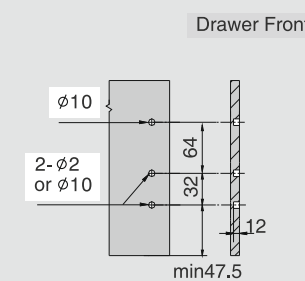

SG - Silver Grey, SS- Stainless Steel

Installation Dimensions(mm)

NL=Nominal Slide Length
LT=Internal Cabinet Depth
LT=NL+3

Screw Positions of the Slides(mm)

Installation Dimensions(mm)

LW=Internal Cabinet Width

Drawer Front, Back and Bottom Dimensions(mm)

KB Cabinet width
LW Internal cabinet width
NL Nominal length

CERVOBOX

Cervobox Medium Inner Drawer

CERVETTI

SPACE REQUIREMENT

DESCRIPTION

- Concealed, full extension
- Dynamic load capacity: 40/50kg
- Tool free assembly and removal of drawer
- Silent system guarantees smooth run without noise
- Up & down adjustment, left & right adjustment
- Finish: Silver Grey, Stainless Steel