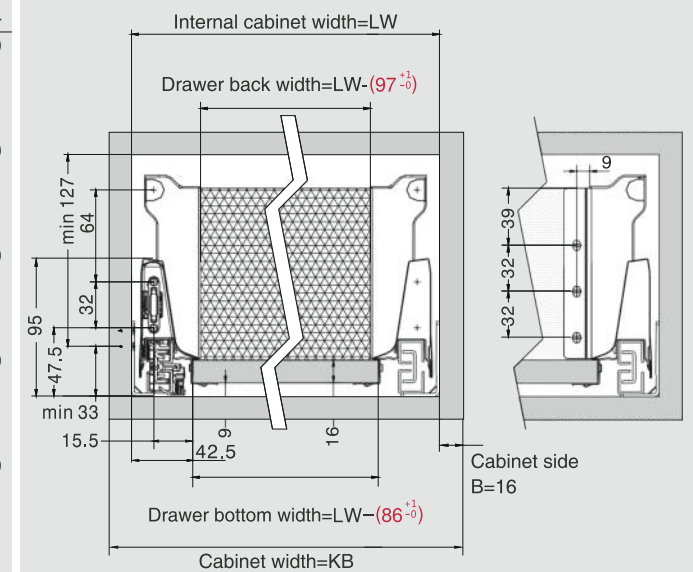

SG - Silver Grey, SS- Stainless Steel

Installation Dimensions(mm)

NL=Nominal Slide Length
LT=Internal Cabinet Depth
LT=NL+3

Screw Positions of the Slides(mm)

Installation Dimensions(mm)

LW=Internal Cabinet Width

Drawer Front, Back and Bottom Dimensions(mm)

KB Cabinet width
LW Internal cabinet width
NL Nominal length

CERVOBOX

Cervobox Medium Inner Drawer

CERVETTI

SPACE REQUIREMENT

DESCRIPTION

- Concealed, full extension
- Dynamic load capacity: 40/50kg
- Tool free assembly and removal of drawer
- Silent system guarantees smooth run without noise
- Up & down adjustment, left & right adjustment
- Finish: Silver Grey, Stainless Steel