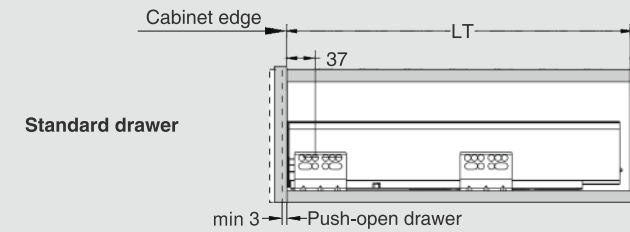

SG - Silver Grey, SS- Stainless Steel

Installation Dimensions(mm)

NL=Nominal Slide Length
LT=Internal Cabinet Depth
LT=NL+3

Screw Positions of the Slides(mm)

Installation Dimensions(mm)

LW=Internal Cabinet Width

Drawer Front, Back and Bottom Dimensions(mm)

KB Cabinet width
LW Internal cabinet width
NL Nominal length

CERVOBOX

Cervobox Lower Inner Drawer

CERVETTI

SPACE REQUIREMENT

DESCRIPTION

- Concealed, full extension
- Dynamic load capacity: 40/50kg
- Tool free assembly and removal of drawer
- Silent system guarantees smooth run without noise
- Up & down adjustment, left & right adjustment
- Finish: Silver Grey, Stainless Steel