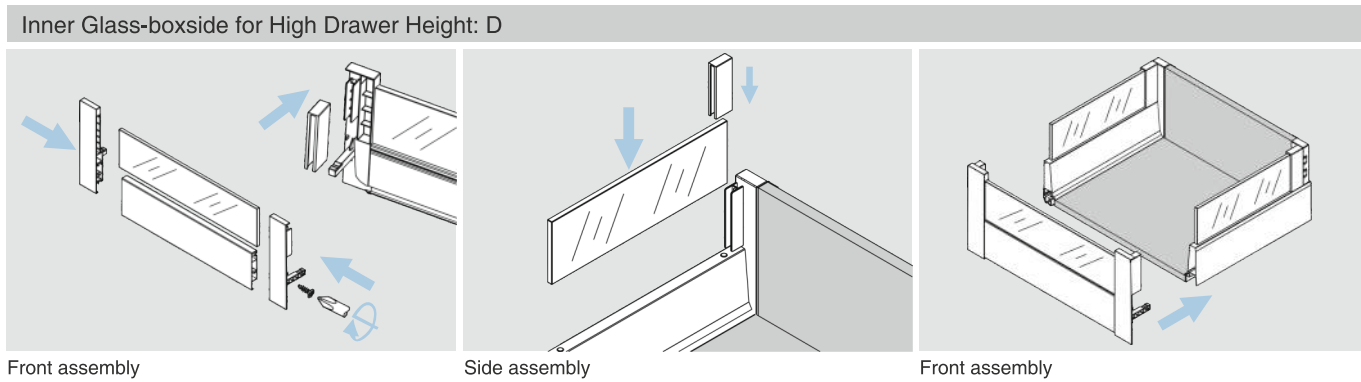

CERVETTI

SPACE REQUIREMENT

DESCRIPTION

- Concealed, full extension
- Dynamic load capacity: 30/40/50kg
- Tool free assembly and removal of drawer
- Silent system guarantees smooth run without noise
- Up & down adjustment, left & right adjustment
- Finish: Silver Grey, Stainless Steel