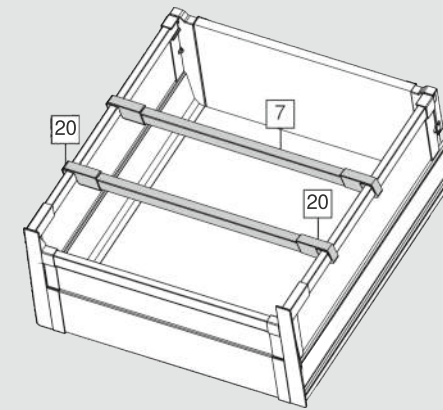

ORDER INFORMATION

Applicable with Square Railing for Medium and High Drawer

20 Cross Divider Connector (left/right)
Silver Grey
Item No. **CBX-CDC-SG**

7 Cross Rail
/For cutting to size,1100mm.Cutting:Internal cabinet width LW-74
Grey Matt
Item No. **CPR-CDSQR-GM**