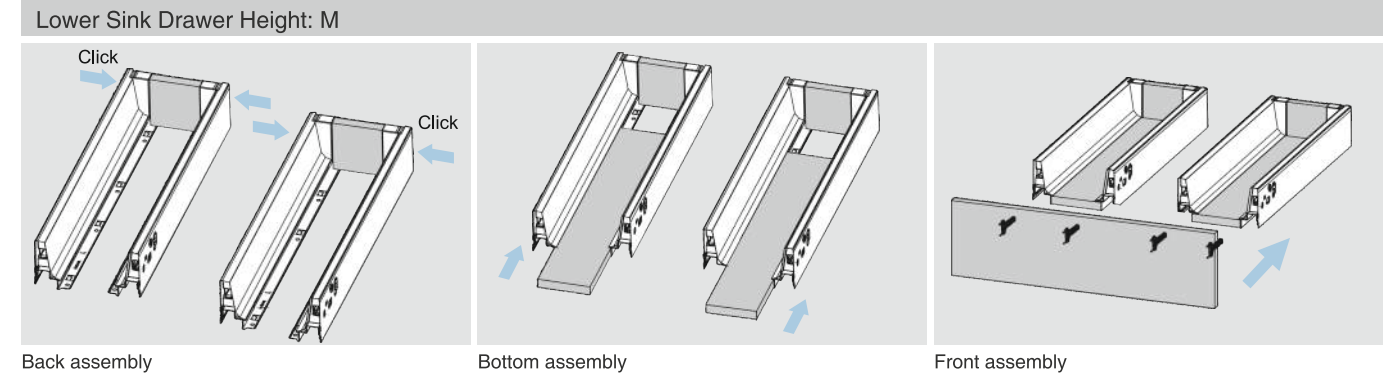

CERVETTI

SPACE REQUIREMENT

DESCRIPTION

- Concealed, full extension
- Dynamic load capacity: 30/40/50kg
- Tool free assembly and removal of drawer
- Silent system guarantees smooth run without noise
- Up & down adjustment, left & right adjustment
- Finish: Silver Grey, Stainless Steel