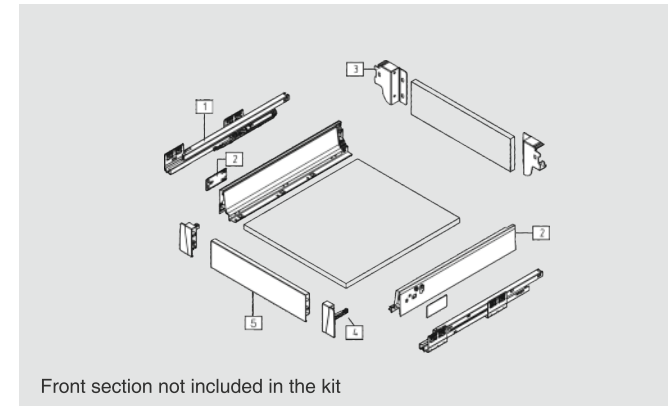

5 Front Section LW-97

Silver Grey
Item No. **CBX-FRP-SG**

CERVOBOX

Cervobox Medium Drawer With Single Square Railing

CERVETTI

SPACE REQUIREMENT

DESCRIPTION

- Concealed, full extension
- Dynamic load capacity: 40/50kg
- Tool free assembly and removal of drawer
- Silent system guarantees smooth run without noise
- Up & down adjustment, left & right adjustment
- Finish: Silver Grey, Stainless Steel