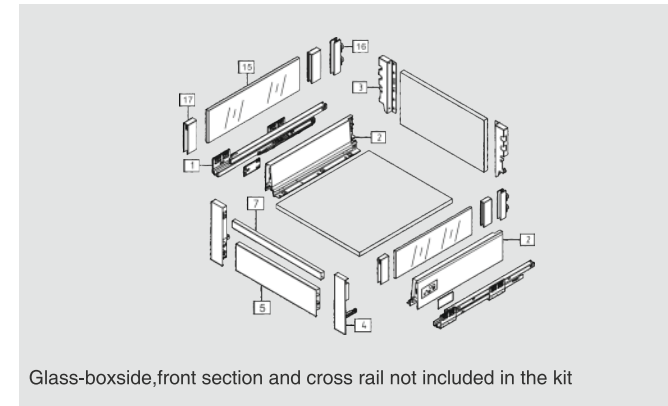

CERVOBOX

Cervobox Medium Inner Drawer With Box Side Glass & Front Rail

CERVETTI

SPACE REQUIREMENT

DESCRIPTION

- Concealed, Full extension
- Dynamic load capacity: 30/40/50kg
- Tool free assembly and removal of drawer
- Silent system guarantees smooth run without noise
- Up & down adjustment, left & right adjustment
- Finish: Silver Grey, Stainless Steel

MEDIUM INNER DRAWER WITH BOX SIDE GLASS & FRONT RAIL

Kit Package	
Silver Grey, Stainless Steel	
NL	Item No.
400mm	CBX-SG-400-LD CBX-SS-400-LD
450mm	CBX-SG-450-LD CBX-SS-450-LD
500mm	CBX-SG-500-LD CBX-SS-500-LD
550mm	CBX-SG-550-LD CBX-SS-550-LD
600mm	CBX-SG-600-LD CBX-SS-600-LD

SG - Silver Grey, SS - Stainless Steel

3		Back Fixing-brackets (left/right) Silver Grey Item No. CBX-BFB-BSG
4		Front Fixing-brackets (left/right) Silver Grey Item No. CBX-FFB-003
5		Front Section /For cutting to size, 1100mm. Cutting: Internal cabinet width LW-97 Silver Grey Item No. CBX-FRP-SG
7		Square Cross Rail /For cutting to size, 1100mm. Cutting: Internal cabinet width LW-97 Silver Grey Item No. CBX-CSQR-SG

15		8mm Glass-boxside (left/right) Figured Glass NL Item No. 400mm CBX-BSG-400 450mm CBX-BSG-450 500mm CBX-BSG-500 550mm CBX-BSG-550 600mm CBX-BSG-600
16		Rear Adapter (left/right) Silver Grey Item No. CBX-RAD-BSG
17		Adapter for Glass (left/right) Silver Grey Item No. CBX-ADP-BSG