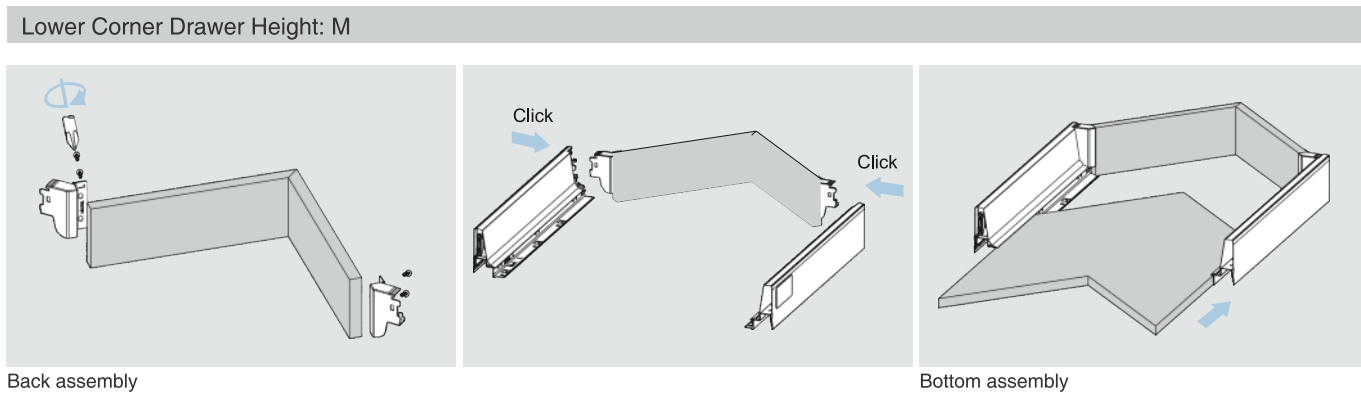

CERVETTI

SPACE REQUIREMENT

DESCRIPTION

- Concealed, full extension
- Dynamic load capacity: 30/40/50kg
- Tool free assembly and removal of drawer
- Silent system guarantees smooth run without noise
- Up & down adjustment, left & right adjustment
- Finish: Silver Grey, Stainless Steel