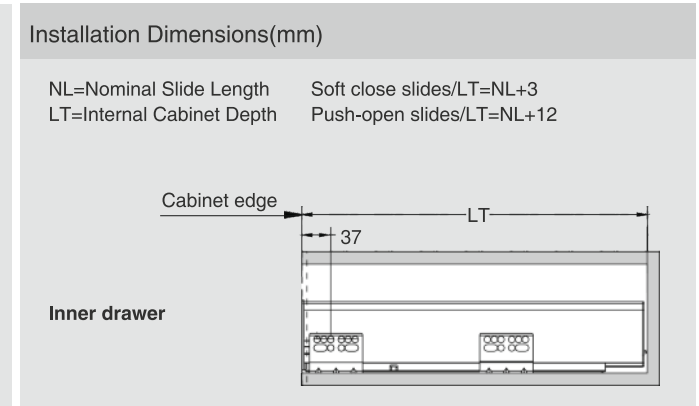

5 Front Section LW-97

Silver Grey
Item No. **CBX-FRP-SG**

CERVOBOX

Cervobox Medium Drawer With Single Square Railing

CERVETTI

SPACE REQUIREMENT

DESCRIPTION

- Concealed, full extension
- Dynamic load capacity: 40/50kg
- Tool free assembly and removal of drawer
- Silent system guarantees smooth run without noise
- Up & down adjustment, left & right adjustment
- Finish: Silver Grey, Stainless Steel

SG - Silver Grey, SS- Stainless Steel

Installation Dimensions(mm)

NL=Nominal Slide Length
LT=Internal Cabinet Depth
LT=NL+3

Screw Positions of the Slides(mm)

Installation Dimensions(mm)

LW=Internal Cabinet Width