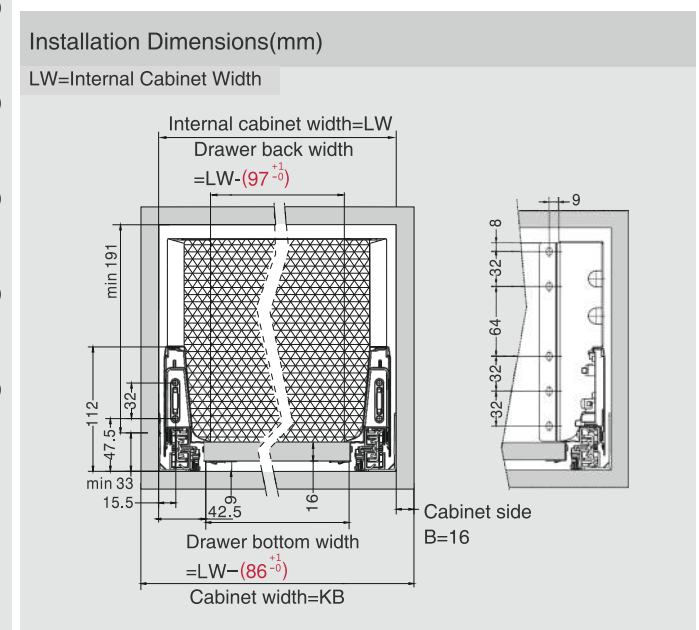

CERVOBOX

Cervobox Medium Inner Drawer With Box Side Glass & Front Rail

CERVETTI

SPACE REQUIREMENT

DESCRIPTION

- Concealed, Full extension
- Dynamic load capacity: 30/40/50kg
- Tool free assembly and removal of drawer
- Silent system guarantees smooth run without noise
- Up & down adjustment, left & right adjustment
- Finish: Silver Grey, Stainless Steel

MEDIUM INNER DRAWER WITH BOX SIDE GLASS & FRONT RAIL

Kit Package	
Silver Grey, Stainless Steel	
NL	Item No.
400mm	CBX-SG-400-LD CBX-SS-400-LD
450mm	CBX-SG-450-LD CBX-SS-450-LD
500mm	CBX-SG-500-LD CBX-SS-500-LD
550mm	CBX-SG-550-LD CBX-SS-550-LD
600mm	CBX-SG-600-LD CBX-SS-600-LD

SG - Silver Grey, SS - Stainless Steel

3		Back Fixing-brackets (left/right) Silver Grey Item No. CBX-BFB-BSG
4		Front Fixing-brackets (left/right) Silver Grey Item No. CBX-FFB-003
5		Front Section /For cutting to size, 1100mm. Cutting: Internal cabinet width LW-97 Silver Grey Item No. CBX-FRP-SG
7		Square Cross Rail /For cutting to size, 1100mm. Cutting: Internal cabinet width LW-97 Silver Grey Item No. CBX-CSQR-SG

15		8mm Glass-boxside (left/right) Figured Glass NL Item No. 400mm CBX-BSG-400 450mm CBX-BSG-450 500mm CBX-BSG-500 550mm CBX-BSG-550 600mm CBX-BSG-600
16		Rear Adapter (left/right) Silver Grey Item No. CBX-RAD-BSG
17		Adapter for Glass (left/right) Silver Grey Item No. CBX-ADP-BSG