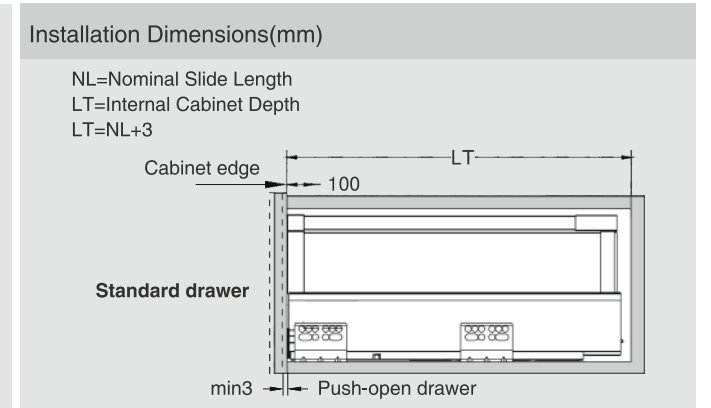

CERVOBOX

Cervobox High Corner Drawer With Single Gallery

CERVETTI

SPACE REQUIREMENT

DESCRIPTION

- Concealed, Full extension
- Dynamic load capacity: 40/50kg
- Tool free assembly and removal of drawer
- Silent system guarantees smooth run without noise
- Up & down adjustment, left & right adjustment
- Finish: Silver Grey, Stainless Steel

HIGH CORNER DRAWER WITH SINGLE GALLERY

Kit Package		
Silver Grey, Stainless Steel		
NL	Item No.	Item No.
350mm	CBX-SG-350-HD	CBX-SS-350-HD
400mm	CBX-SG-400-HD	CBX-SS-400-HD
450mm	CBX-SG-450-HD	CBX-SS-450-HD
500mm	CBX-SG-500-HD	CBX-SS-500-HD
550mm	CBX-SG-550-HD	CBX-SS-550-HD
600mm	CBX-SG-600-HD	CBX-SS-600-HD

SG - Silver Grey, SS- Stainless Steel

3		Back Fixing-brackets (left/right)
		Silver Grey Item No. CBX-BFB-CDM
4		Front Fixing-brackets (left/right)
		Silver Grey Item No. CBX-FFB-CDM

6		Square Side Rails (left/right)
		Silver Grey NL Item No.
		450mm M0104J450
		500mm M0104J500
		550mm M0104J550
		600mm M0104J600
		650mm M0104J650