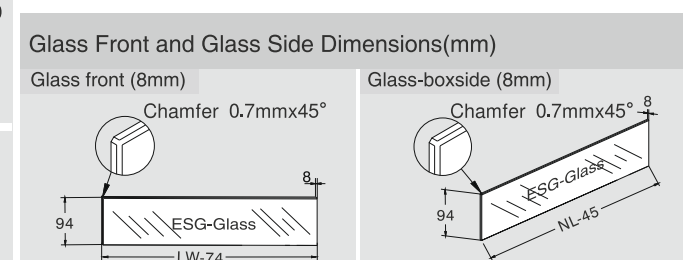

CERVOBOX

Cervobox Medium Inner Drawer With Box Side Glass & Front Side Glass

CERVETTI

SPACE REQUIREMENT

DESCRIPTION

- Concealed, full extension
- Dynamic load capacity: 40/50kg
- Tool free assembly and removal of drawer
- Silent system guarantees smooth run without noise
- Up & down adjustment, left & right adjustment
- Finish: Silver Grey, Stainless Steel

MEDIUM INNER DRAWER WITH BOX SIDE GLASS & FRONT SIDE GLASS

Kit Package		
Silver Grey, Stainless Steel		
NL	Item No.	Item No.
400mm	CBX-SG-400-LD	CBX-SS-400-LD
450mm	CBX-SG-450-LD	CBX-SS-450-LD
500mm	CBX-SG-500-LD	CBX-SS-500-LD
550mm	CBX-SG-550-LD	CBX-SS-550-LD
600mm	CBX-SG-600-LD	CBX-SS-600-LD

NL	Item No.
450mm	CBX-BSG-450
500mm	CBX-BSG-500
600mm	CBX-BSG-600

SG - Silver Grey, SS- Stainless Steel

5	Front Section LW-97 Silver Grey Item No. CBX-FRP-SG
3	Back Fixing-brackets (left/right) Silver Grey Item No. CBX-BFB-BSG
4	Front Fixing-brackets (left/right) Silver Grey Item No. CBX-FFB-002
16	Rear Adapter (left/right) Silver Grey Item No. CBX-RAD-BSG

NL	Item No.
450mm	CBX-FSG-450
600mm	CBX-FSG-600
900mm	CBX-FSG-900

17	Adapter for Glass (left/right) Silver Grey Item No. CBX-ADP-BSG