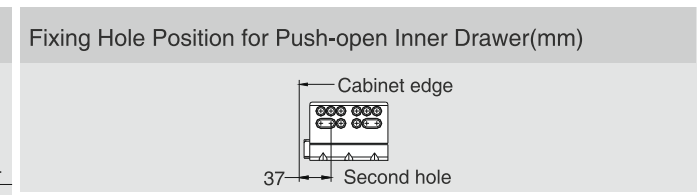

SG - Silver Grey, SS- Stainless Steel

3 Back Fixing-brackets (left/right)

Silver Grey
Item No. **CBX-BFB-SG-LD**

30 Handle

Grey
Item No. **CBX-HDL-SG**

4 Front Fixing-brackets (left/right)

Silver Grey
Item No. **CBX-FFB-SG-LD**

5 Front Section LW-97

Silver Grey
Item No. **CBX-FRP-SG**

CERVOBOX

Cervobox Medium Drawer With Single Square Railing

CERVETTI

SPACE REQUIREMENT

DESCRIPTION

- Concealed, full extension
- Dynamic load capacity: 40/50kg
- Tool free assembly and removal of drawer
- Silent system guarantees smooth run without noise
- Up & down adjustment, left & right adjustment
- Finish: Silver Grey, Stainless Steel