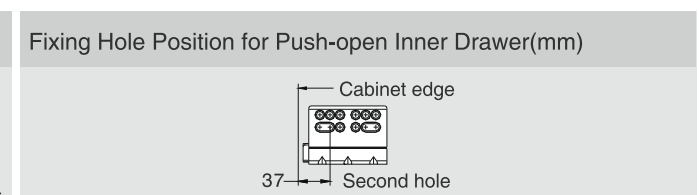

CERVOBOX

Cervobox Medium Inner Drawer With Box Side Glass & Front Rail

CERVETTI

SPACE REQUIREMENT

DESCRIPTION

- Concealed, Full extension
- Dynamic load capacity: 30/40/50kg
- Tool free assembly and removal of drawer
- Silent system guarantees smooth run without noise
- Up & down adjustment, left & right adjustment
- Finish: Silver Grey, Stainless Steel

MEDIUM INNER DRAWER WITH BOX SIDE GLASS & FRONT RAIL

Kit Package	
Silver Grey, Stainless Steel	
NL	Item No.
400mm	CBX-SG-400-LD CBX-SS-400-LD
450mm	CBX-SG-450-LD CBX-SS-450-LD
500mm	CBX-SG-500-LD CBX-SS-500-LD
550mm	CBX-SG-550-LD CBX-SS-550-LD
600mm	CBX-SG-600-LD CBX-SS-600-LD

SG - Silver Grey, SS - Stainless Steel

3		Back Fixing-brackets (left/right) Silver Grey Item No. CBX-BFB-BSG
4		Front Fixing-brackets (left/right) Silver Grey Item No. CBX-FFB-003
5		Front Section /For cutting to size, 1100mm. Cutting: Internal cabinet width LW-97 Silver Grey Item No. CBX-FRP-SG
7		Square Cross Rail /For cutting to size, 1100mm. Cutting: Internal cabinet width LW-97 Silver Grey Item No. CBX-CSQR-SG

15		8mm Glass-boxside (left/right) Figured Glass NL Item No. 400mm CBX-BSG-400 450mm CBX-BSG-450 500mm CBX-BSG-500 550mm CBX-BSG-550 600mm CBX-BSG-600
16		Rear Adapter (left/right) Silver Grey Item No. CBX-RAD-BSG
17		Adapter for Glass (left/right) Silver Grey Item No. CBX-ADP-BSG