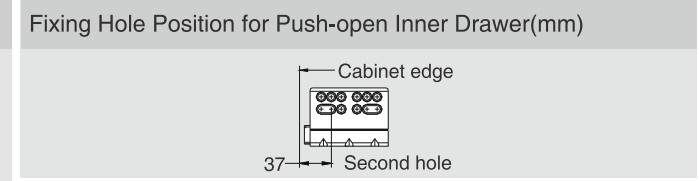

CERVOBOX

Cervobox Medium Inner Drawer

CERVETTI

SPACE REQUIREMENT

DESCRIPTION

- Concealed, full extension
- Dynamic load capacity: 40/50kg
- Tool free assembly and removal of drawer
- Silent system guarantees smooth run without noise
- Up & down adjustment, left & right adjustment
- Finish: Silver Grey, Stainless Steel

MEDIUM INNER DRAWER WITH SINGLE SQUARE RAILING FOR WOOD DRAWER BACK

Kit Package					
Silver Grey, Stainless Steel					
NL	Item No.			Item No.	
300mm	CBX-SG-300-MD	CBX-SS-300-MD	550mm	CBX-SG-550-MD	CBX-SS-550-MD
350mm	CBX-SG-350-MD	CBX-SS-350-MD	600mm	CBX-SG-600-MD	CBX-SS-600-MD
400mm	CBX-SG-400-MD	CBX-SS-400-MD			
450mm	CBX-SG-450-MD	CBX-SS-450-MD			
500mm	CBX-SG-500-MD	CBX-SS-500-MD			

SG - Silver Grey, SS - Stainless Steel

4		Front Fixing-brackets (left/right)
		Silver Grey Item No. CBX-FFB-SG-MD
5		Front Section 1100mm, Cutting: Internal cabinet width LW-97
		Silver Grey Item No. CBX-FRP-SG