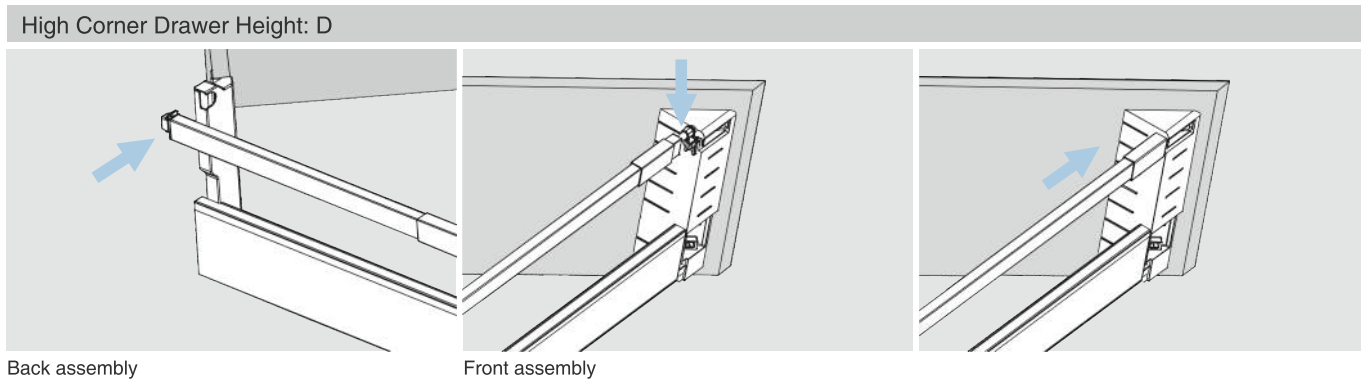

CERVETTI

SPACE REQUIREMENT

DESCRIPTION

- Concealed, full extension
- Dynamic load capacity: 30/40/50kg
- Tool free assembly and removal of drawer
- Silent system guarantees smooth run without noise
- Up & down adjustment, left & right adjustment
- Finish: Silver Grey, Stainless Steel