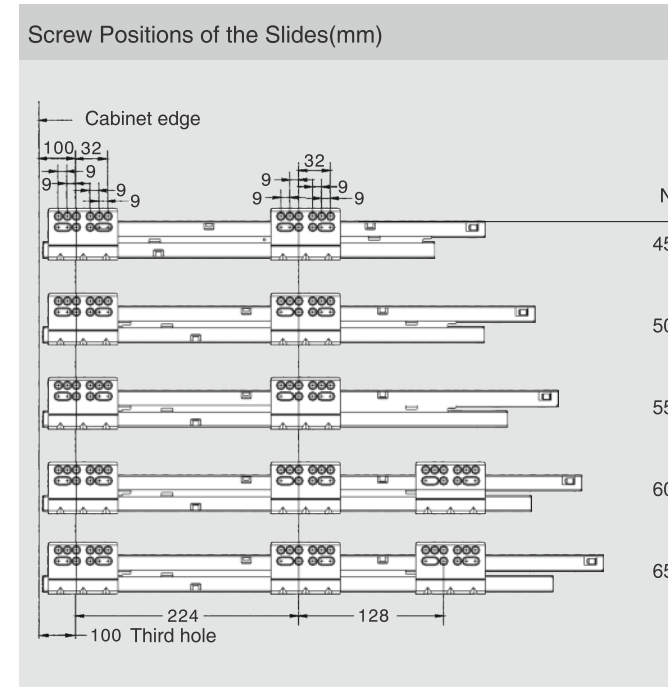

CERVOBOX

Cervobox High Corner Drawer With Single Gallery

CERVETTI

SPACE REQUIREMENT

DESCRIPTION

- Concealed, Full extension
- Dynamic load capacity: 40/50kg
- Tool free assembly and removal of drawer
- Silent system guarantees smooth run without noise
- Up & down adjustment, left & right adjustment
- Finish: Silver Grey, Stainless Steel

HIGH CORNER DRAWER WITH SINGLE GALLERY

Kit Package		
Silver Grey, Stainless Steel		
NL	Item No.	Item No.
350mm	CBX-SG-350-HD	CBX-SS-350-HD
400mm	CBX-SG-400-HD	CBX-SS-400-HD
450mm	CBX-SG-450-HD	CBX-SS-450-HD
500mm	CBX-SG-500-HD	CBX-SS-500-HD
550mm	CBX-SG-550-HD	CBX-SS-550-HD
600mm	CBX-SG-600-HD	CBX-SS-600-HD

SG - Silver Grey, SS- Stainless Steel

3		Back Fixing-brackets (left/right)
		Silver Grey Item No. CBX-BFB-CDM
4		Front Fixing-brackets (left/right)
		Silver Grey Item No. CBX-FFB-CDM

6		Square Side Rails (left/right)
		Silver Grey NL Item No.
		450mm M0104J450
		500mm M0104J500
		550mm M0104J550
		600mm M0104J600
		650mm M0104J650