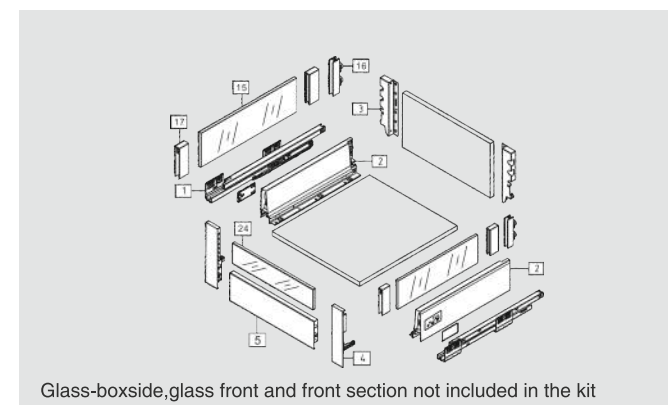

CERVOBOX

Cervobox Medium Inner Drawer With Box Side Glass & Front Side Glass

CERVETTI

SPACE REQUIREMENT

DESCRIPTION

- Concealed, full extension
- Dynamic load capacity: 40/50kg
- Tool free assembly and removal of drawer
- Silent system guarantees smooth run without noise
- Up & down adjustment, left & right adjustment
- Finish: Silver Grey, Stainless Steel

MEDIUM INNER DRAWER WITH BOX SIDE GLASS & FRONT SIDE GLASS

Kit Package		
Silver Grey, Stainless Steel		
NL	Item No.	Item No.
400mm	CBX-SG-400-LD	CBX-SS-400-LD
450mm	CBX-SG-450-LD	CBX-SS-450-LD
500mm	CBX-SG-500-LD	CBX-SS-500-LD
550mm	CBX-SG-550-LD	CBX-SS-550-LD
600mm	CBX-SG-600-LD	CBX-SS-600-LD

NL	Item No.
450mm	CBX-BSG-450
500mm	CBX-BSG-500
600mm	CBX-BSG-600

SG - Silver Grey, SS- Stainless Steel

5	Front Section LW-97 Silver Grey Item No. CBX-FRP-SG
3	Back Fixing-brackets (left/right) Silver Grey Item No. CBX-BFB-BSG
4	Front Fixing-brackets (left/right) Silver Grey Item No. CBX-FFB-002
16	Rear Adapter (left/right) Silver Grey Item No. CBX-RAD-BSG

NL	Item No.
450mm	CBX-FSG-450
600mm	CBX-FSG-600
900mm	CBX-FSG-900

17	Adapter for Glass (left/right) Silver Grey Item No. CBX-ADP-BSG