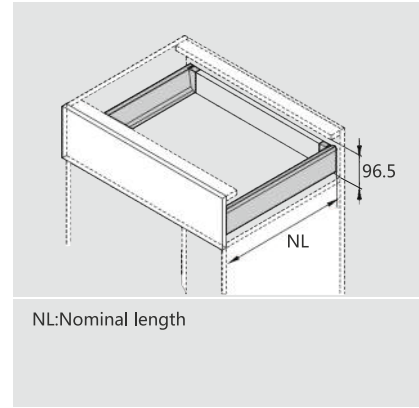

CERVOBOX DRAWER SYSTEMS

HARMONY OF IMAGINATION AND INNOVATION

Square Railings, various metal box-sides and glass box-sides

A lot of design options

- The new-look drawer side, together with square railings, metal-box-sides and glass box-sides, provide a variety of design options that could be easily set-up.
- The combination of side rails and ground glass box-side creates a gorgeous high drawer while the corresponding dividing system provides great convenience for storage.
- The highly stable drawer construction ensures stable and smooth motion with soft closing for wide and high drawers.
- This patented front locking mechanism provides a maintenance free lifecycle

CERVETTI

SPACE REQUIREMENT

DESCRIPTION

- Concealed, full extension
- Dynamic load capacity: 40/50kg
- Tool free assembly and removal of drawer
- Silent system guarantees smooth run without noise
- Up & down adjustment, left & right adjustment
- Finish: Silver Grey, Stainless Steel

SG - Silver Grey, SS- Stainless Steel

Installation Dimensions(mm)

NL=Nominal Slide Length
LT=Internal Cabinet Depth
LT=NL+3

Screw Positions of the Slides(mm)

Installation Dimensions(mm)

LW=Internal Cabinet Width