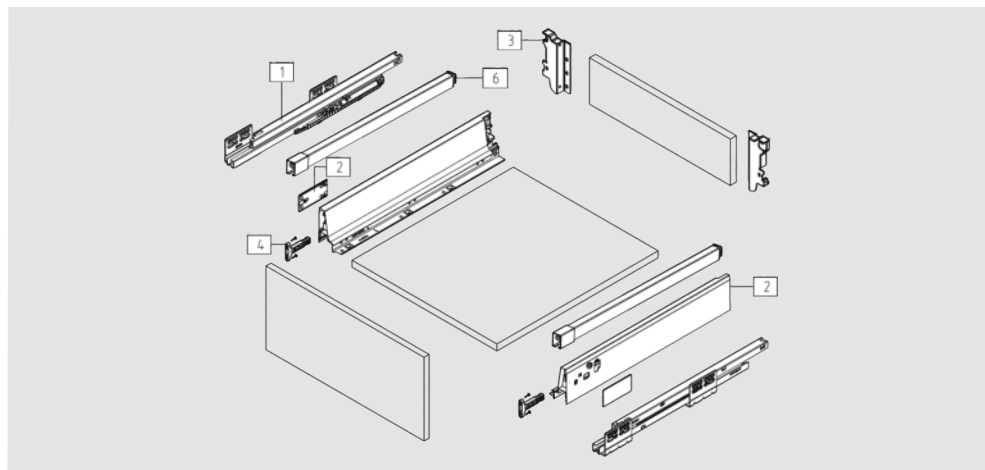

5 Front Section LW-97

Silver Grey
Item No. **CBX-FRP-SG**

CERVOBOX

Cervobox Medium Drawer With Single Square Railing

CERVETTI

SPACE REQUIREMENT

DESCRIPTION

- Concealed, full extension
- Dynamic load capacity: 40/50kg
- Tool free assembly and removal of drawer
- Silent system guarantees smooth run without noise
- Up & down adjustment, left & right adjustment
- Finish: Silver Grey, Stainless Steel

SG - Silver Grey, SS- Stainless Steel

Installation Dimensions(mm)

NL=Nominal Slide Length
LT=Internal Cabinet Depth
LT=NL+3

Screw Positions of the Slides(mm)

Installation Dimensions(mm)

LW=Internal Cabinet Width