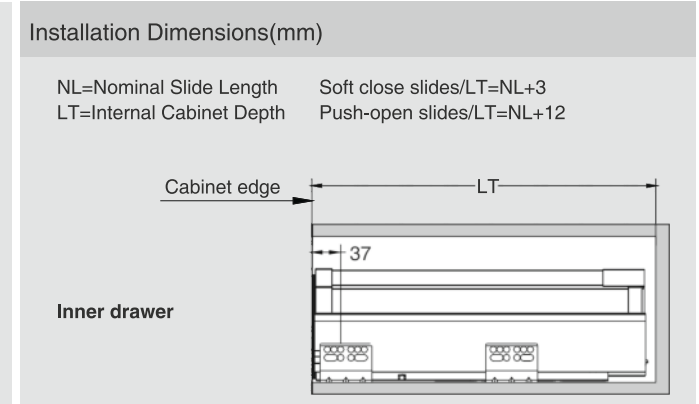

CERVOBOX

Cervobox Medium Inner Drawer

CERVETTI

SPACE REQUIREMENT

DESCRIPTION

- Concealed, full extension
- Dynamic load capacity: 40/50kg
- Tool free assembly and removal of drawer
- Silent system guarantees smooth run without noise
- Up & down adjustment, left & right adjustment
- Finish: Silver Grey, Stainless Steel

MEDIUM INNER DRAWER WITH SINGLE SQUARE RAILING FOR WOOD DRAWER BACK

Kit Package					
Silver Grey, Stainless Steel					
NL	Item No.			Item No.	
300mm	CBX-SG-300-MD	CBX-SS-300-MD	550mm	CBX-SG-550-MD	CBX-SS-550-MD
350mm	CBX-SG-350-MD	CBX-SS-350-MD	600mm	CBX-SG-600-MD	CBX-SS-600-MD
400mm	CBX-SG-400-MD	CBX-SS-400-MD			
450mm	CBX-SG-450-MD	CBX-SS-450-MD			
500mm	CBX-SG-500-MD	CBX-SS-500-MD			

SG - Silver Grey, SS - Stainless Steel

4		Front Fixing-brackets (left/right)
		Silver Grey Item No. CBX-FFB-SG-MD
5		Front Section 1100mm, Cutting: Internal cabinet width LW-97
		Silver Grey Item No. CBX-FRP-SG