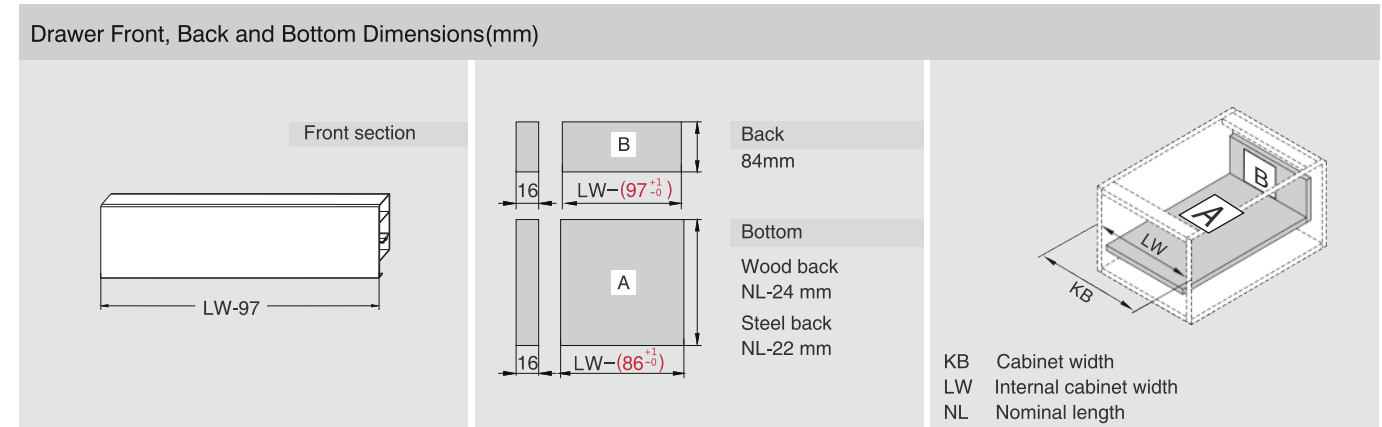

Drawer Front, Back and Bottom Dimensions(mm)

KB Cabinet width
LW Internal cabinet width
NL Nominal length

CERVOBOX

Cervobox Lower Inner Drawer

CERVETTI

SPACE REQUIREMENT

DESCRIPTION

- Concealed, full extension
- Dynamic load capacity: 40/50kg
- Tool free assembly and removal of drawer
- Silent system guarantees smooth run without noise
- Up & down adjustment, left & right adjustment
- Finish: Silver Grey, Stainless Steel

5 Front Section LW-97

Silver Grey
Item No. **CBX-FRP-SG**

CERVOBOX

Cervobox Medium Drawer With Single Square Railing

CERVETTI

SPACE REQUIREMENT

DESCRIPTION

- Concealed, full extension
- Dynamic load capacity: 40/50kg
- Tool free assembly and removal of drawer
- Silent system guarantees smooth run without noise
- Up & down adjustment, left & right adjustment
- Finish: Silver Grey, Stainless Steel