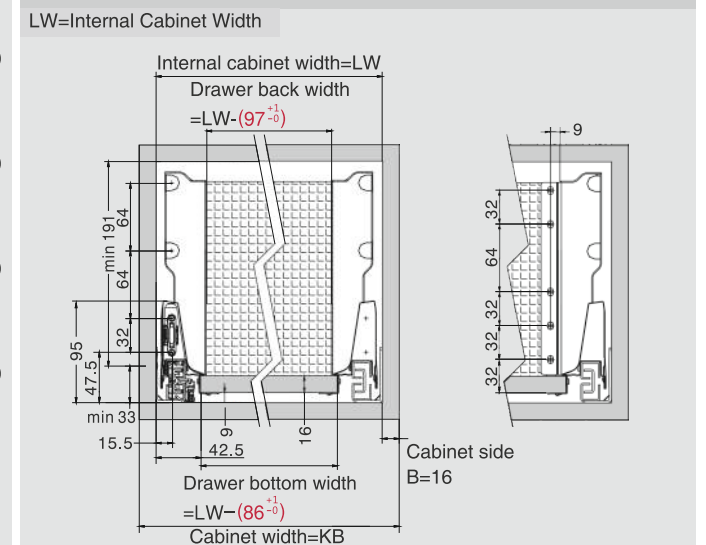

Screw Positions of the Slides(mm)

Fixing Hole Position for Push-open Inner Drawer(mm)

Installation Dimensions(mm)

Drawer Front, Back and Bottom Dimensions(mm)

CERVOBOX

Cervobox Medium Inner Drawer With Box Side Glass & Front Side Glass