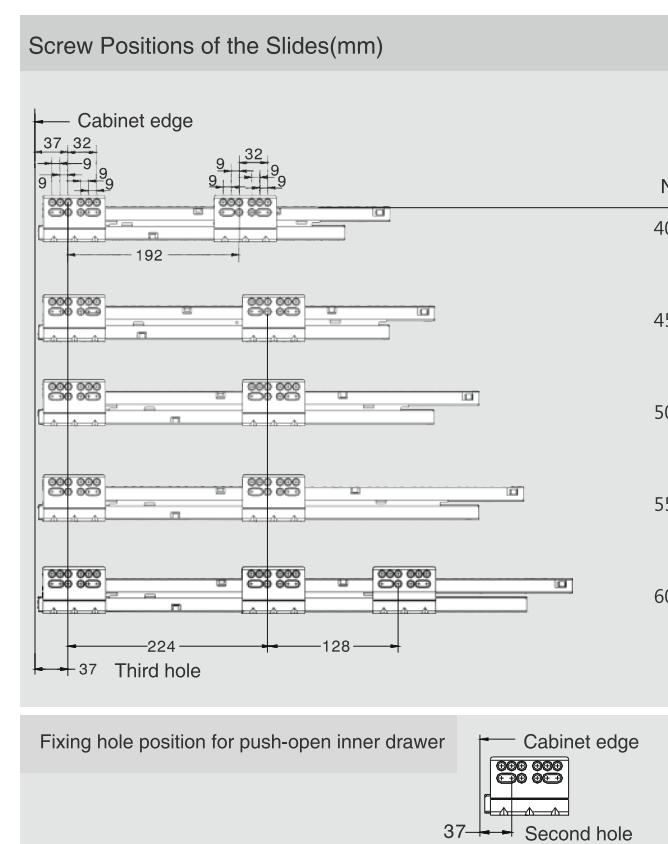

CERVOBOX

Cervobox Medium Inner Drawer With Box Side Glass & Front Side Glass

CERVETTI

SPACE REQUIREMENT

DESCRIPTION

- Concealed, full extension
- Dynamic load capacity: 40/50kg
- Tool free assembly and removal of drawer
- Silent system guarantees smooth run without noise
- Up & down adjustment, left & right adjustment
- Finish: Silver Grey, Stainless Steel

MEDIUM INNER DRAWER WITH BOX SIDE GLASS & FRONT SIDE GLASS

Kit Package		
Silver Grey, Stainless Steel		
NL	Item No.	Item No.
400mm	CBX-SG-400-LD	CBX-SS-400-LD
450mm	CBX-SG-450-LD	CBX-SS-450-LD
500mm	CBX-SG-500-LD	CBX-SS-500-LD
550mm	CBX-SG-550-LD	CBX-SS-550-LD
600mm	CBX-SG-600-LD	CBX-SS-600-LD

NL	Item No.
450mm	CBX-BSG-450
500mm	CBX-BSG-500
600mm	CBX-BSG-600

SG - Silver Grey, SS- Stainless Steel

5	Front Section LW-97 Silver Grey Item No. CBX-FRP-SG
3	Back Fixing-brackets (left/right) Silver Grey Item No. CBX-BFB-BSG
4	Front Fixing-brackets (left/right) Silver Grey Item No. CBX-FFB-002
16	Rear Adapter (left/right) Silver Grey Item No. CBX-RAD-BSG

NL	Item No.
450mm	CBX-FSG-450
600mm	CBX-FSG-600
900mm	CBX-FSG-900

17	Adapter for Glass (left/right) Silver Grey Item No. CBX-ADP-BSG