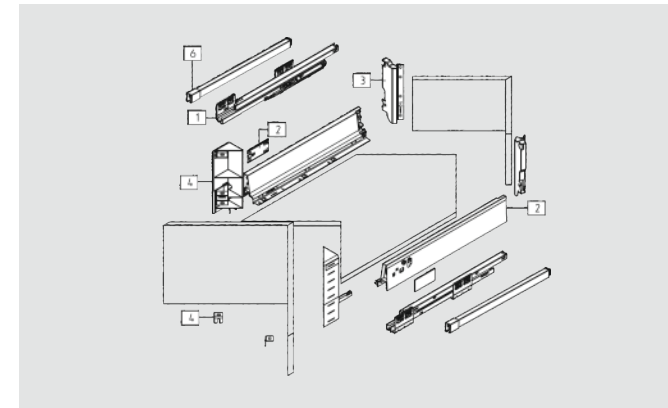

CERVOBOX

Cervobox High Corner Drawer With Single Gallery

CERVETTI

SPACE REQUIREMENT

DESCRIPTION

- Concealed, Full extension
- Dynamic load capacity: 40/50kg
- Tool free assembly and removal of drawer
- Silent system guarantees smooth run without noise
- Up & down adjustment, left & right adjustment
- Finish: Silver Grey, Stainless Steel

HIGH CORNER DRAWER WITH SINGLE GALLERY

Kit Package		
Silver Grey, Stainless Steel		
NL	Item No.	Item No.
350mm	CBX-SG-350-HD	CBX-SS-350-HD
400mm	CBX-SG-400-HD	CBX-SS-400-HD
450mm	CBX-SG-450-HD	CBX-SS-450-HD
500mm	CBX-SG-500-HD	CBX-SS-500-HD
550mm	CBX-SG-550-HD	CBX-SS-550-HD
600mm	CBX-SG-600-HD	CBX-SS-600-HD

SG - Silver Grey, SS- Stainless Steel

3		Back Fixing-brackets (left/right)
		Silver Grey Item No. CBX-BFB-CDM
4		Front Fixing-brackets (left/right)
		Silver Grey Item No. CBX-FFB-CDM

6		Square Side Rails (left/right)
		Silver Grey NL Item No.
		450mm M0104J450
		500mm M0104J500
		550mm M0104J550
		600mm M0104J600
		650mm M0104J650