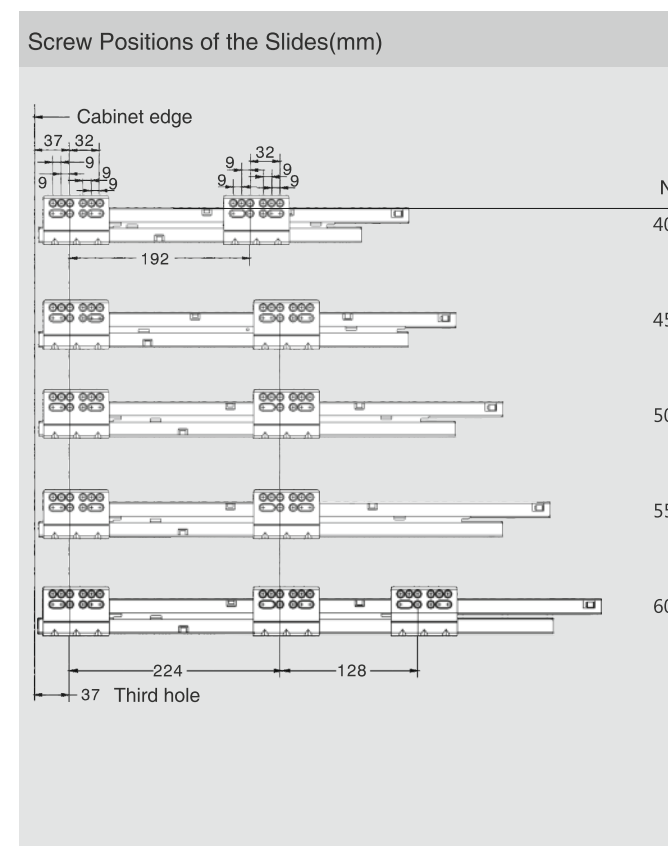

CERVOBOX

Cervobox Medium Inner Drawer With Box Side Glass & Front Rail

CERVETTI

SPACE REQUIREMENT

DESCRIPTION

- Concealed, Full extension
- Dynamic load capacity: 30/40/50kg
- Tool free assembly and removal of drawer
- Silent system guarantees smooth run without noise
- Up & down adjustment, left & right adjustment
- Finish: Silver Grey, Stainless Steel

MEDIUM INNER DRAWER WITH BOX SIDE GLASS & FRONT RAIL

Kit Package	
Silver Grey, Stainless Steel	
NL	Item No.
400mm	CBX-SG-400-LD CBX-SS-400-LD
450mm	CBX-SG-450-LD CBX-SS-450-LD
500mm	CBX-SG-500-LD CBX-SS-500-LD
550mm	CBX-SG-550-LD CBX-SS-550-LD
600mm	CBX-SG-600-LD CBX-SS-600-LD

SG - Silver Grey, SS - Stainless Steel

3		Back Fixing-brackets (left/right) Silver Grey Item No. CBX-BFB-BSG
4		Front Fixing-brackets (left/right) Silver Grey Item No. CBX-FFB-003
5		Front Section /For cutting to size, 1100mm. Cutting: Internal cabinet width LW-97 Silver Grey Item No. CBX-FRP-SG
7		Square Cross Rail /For cutting to size, 1100mm. Cutting: Internal cabinet width LW-97 Silver Grey Item No. CBX-CSQR-SG

15		8mm Glass-boxside (left/right) Figured Glass NL Item No. 400mm CBX-BSG-400 450mm CBX-BSG-450 500mm CBX-BSG-500 550mm CBX-BSG-550 600mm CBX-BSG-600
16		Rear Adapter (left/right) Silver Grey Item No. CBX-RAD-BSG
17		Adapter for Glass (left/right) Silver Grey Item No. CBX-ADP-BSG