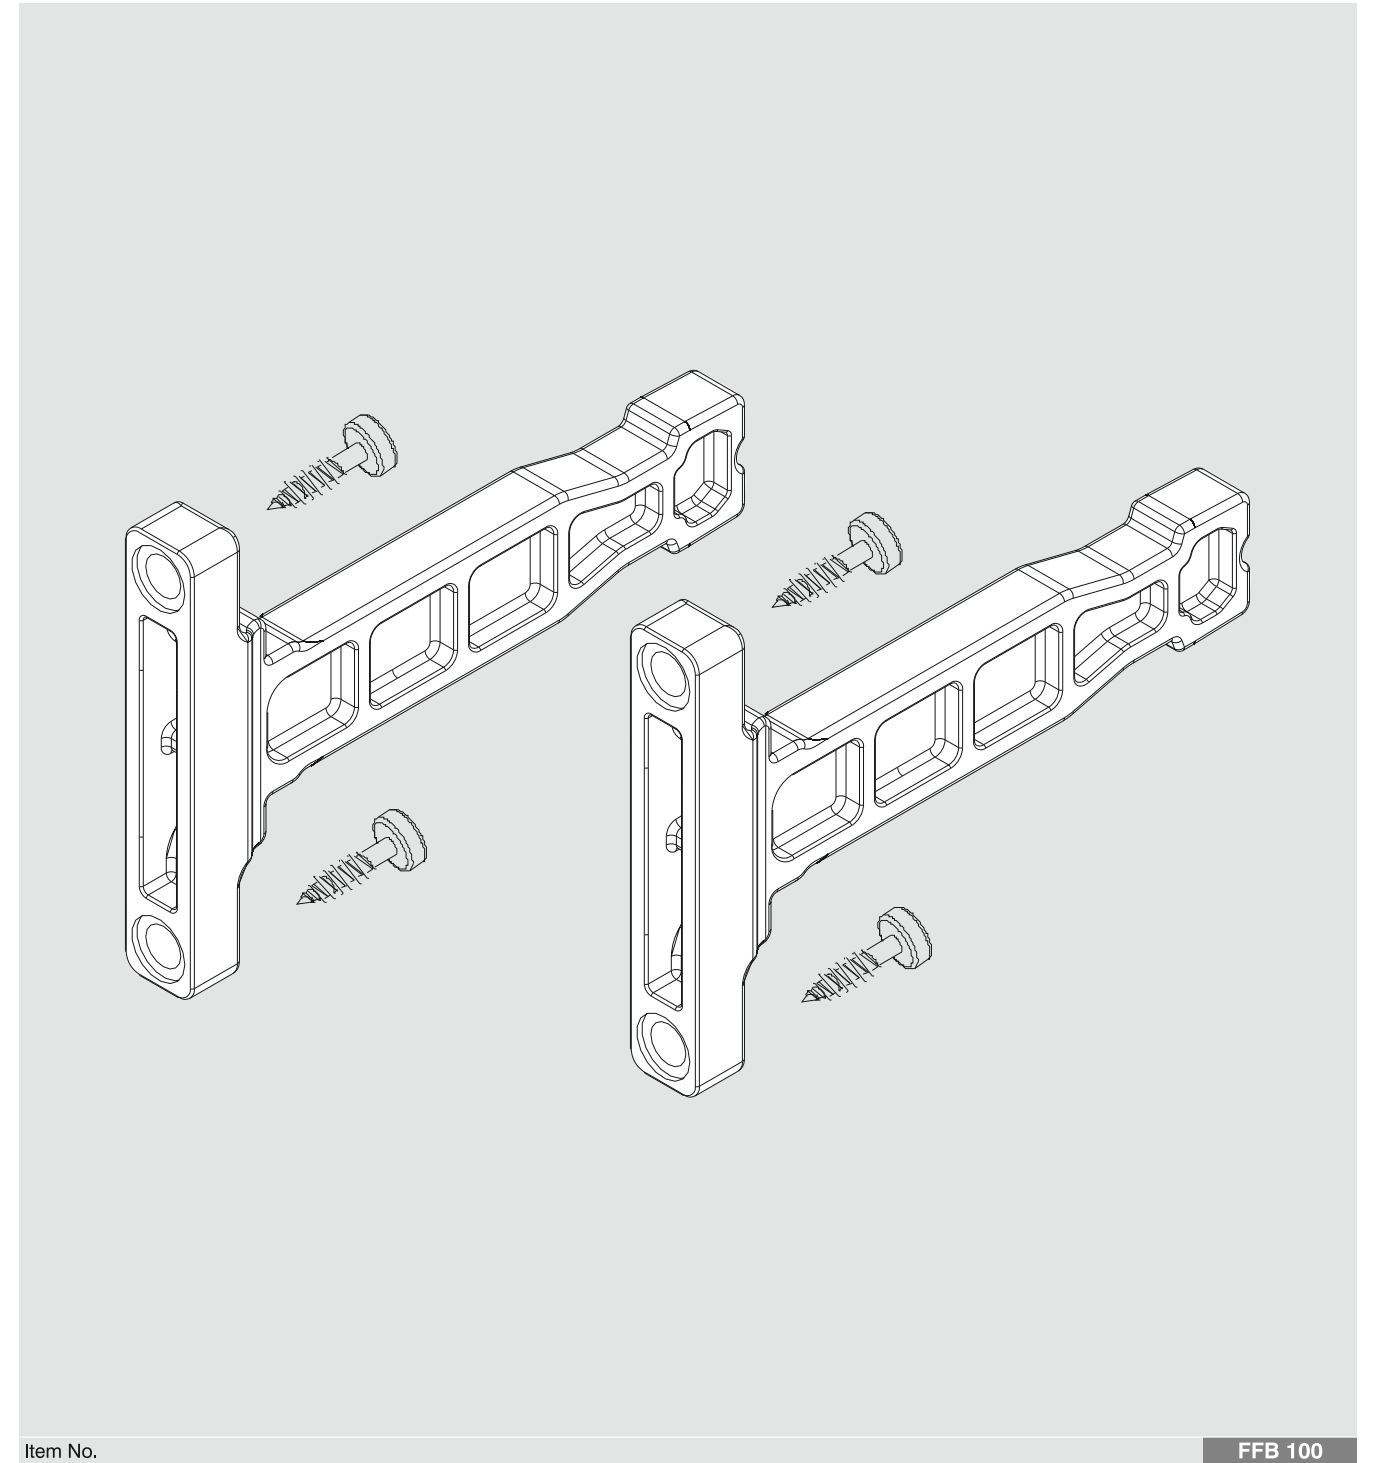

CERVETTI

Universal back fixing bracket

Drawer Stabilizer

This patented front lock mechanism provides a no-maintenance life cycle