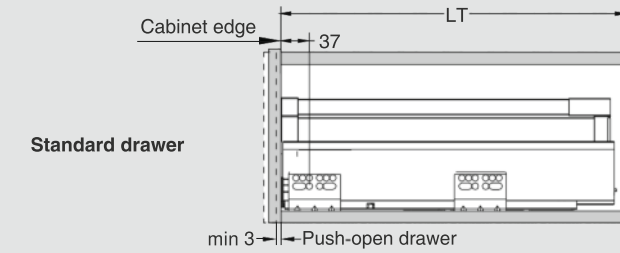

SG - Silver Grey, SS- Stainless Steel

Installation Dimensions(mm)

NL=Nominal Slide Length
LT=Internal Cabinet Depth
LT=NL+3

Screw Positions of the Slides(mm)

Installation Dimensions(mm)

LW=Internal Cabinet Width