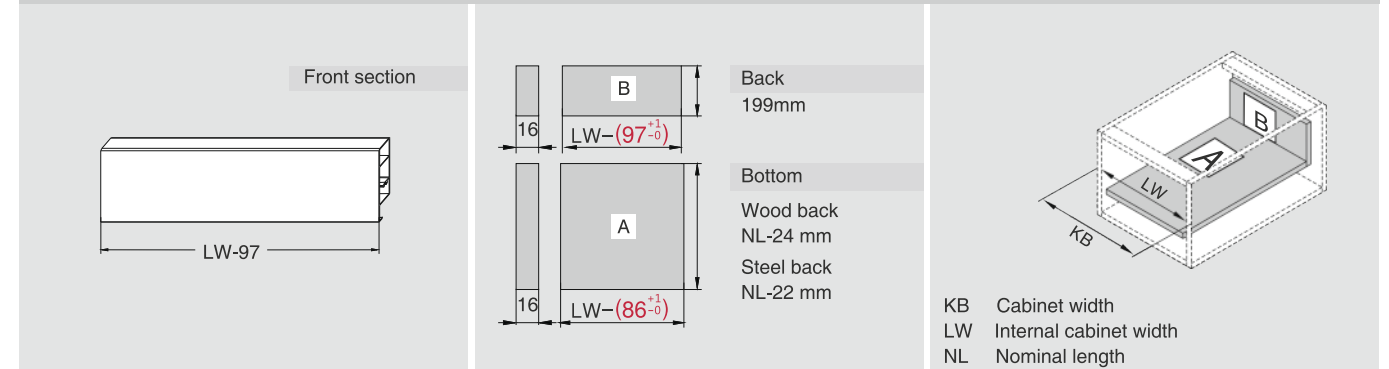

Screw Positions of the Slides(mm)

Fixing Hole Position for Push-open Inner Drawer(mm)

Installation Dimensions(mm)

Drawer Front, Back and Bottom Dimensions(mm)

CERVOBOX

Cervobox Medium Inner Drawer With Box Side Glass & Front Side Glass

CERVETTI

SPACE REQUIREMENT

DESCRIPTION

- Concealed, full extension
- Dynamic load capacity: 40/50kg
- Tool free assembly and removal of drawer
- Silent system guarantees smooth run without noise
- Up & down adjustment, left & right adjustment
- Finish: Silver Grey, Stainless Steel