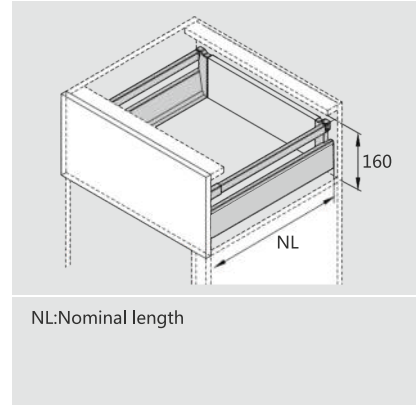

5 Front Section LW-97

Silver Grey
Item No. **CBX-FRP-SG**

CERVOBOX

Cervobox Medium Drawer With Single Square Railing

CERVETTI

SPACE REQUIREMENT

DESCRIPTION

- Concealed, full extension
- Dynamic load capacity: 40/50kg
- Tool free assembly and removal of drawer
- Silent system guarantees smooth run without noise
- Up & down adjustment, left & right adjustment
- Finish: Silver Grey, Stainless Steel

SG - Silver Grey, SS- Stainless Steel

Installation Dimensions(mm)

NL=Nominal Slide Length
LT=Internal Cabinet Depth
LT=NL+3

Screw Positions of the Slides(mm)

Installation Dimensions(mm)

LW=Internal Cabinet Width