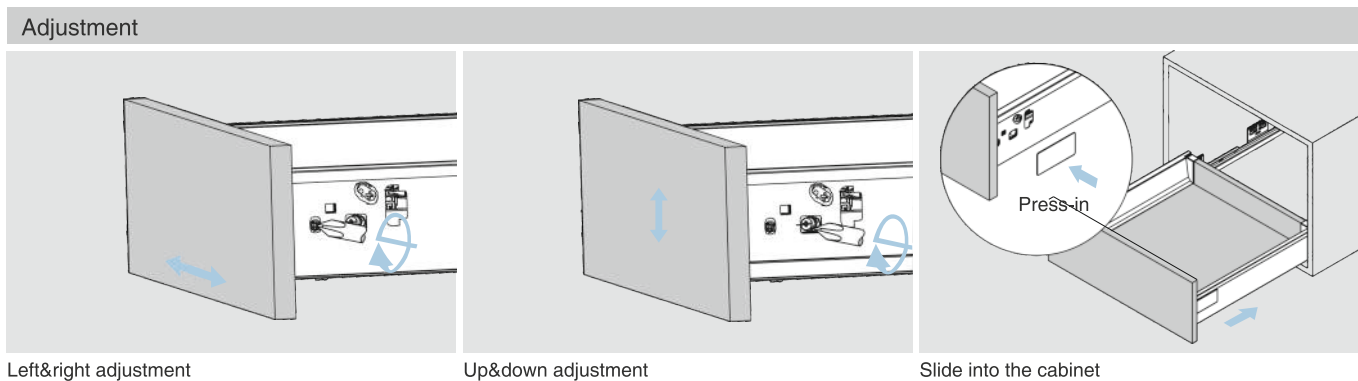

CERVETTI

SPACE REQUIREMENT

DESCRIPTION

- Concealed, full extension
- Dynamic load capacity: 30/40/50kg
- Tool free assembly and removal of drawer
- Silent system guarantees smooth run without noise
- Up & down adjustment, left & right adjustment
- Finish: Silver Grey, Stainless Steel