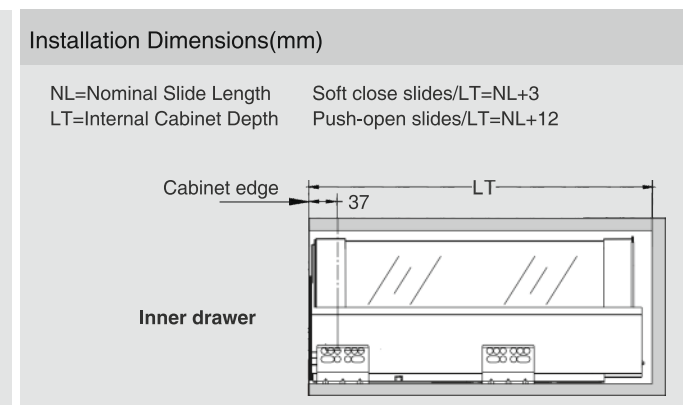

CERVOBOX

Cervobox Medium Inner Drawer With Box Side Glass & Front Side Glass

CERVETTI

SPACE REQUIREMENT

DESCRIPTION

- Concealed, full extension
- Dynamic load capacity: 40/50kg
- Tool free assembly and removal of drawer
- Silent system guarantees smooth run without noise
- Up & down adjustment, left & right adjustment
- Finish: Silver Grey, Stainless Steel

MEDIUM INNER DRAWER WITH BOX SIDE GLASS & FRONT SIDE GLASS

Kit Package		
Silver Grey, Stainless Steel		
NL	Item No.	Item No.
400mm	CBX-SG-400-LD	CBX-SS-400-LD
450mm	CBX-SG-450-LD	CBX-SS-450-LD
500mm	CBX-SG-500-LD	CBX-SS-500-LD
550mm	CBX-SG-550-LD	CBX-SS-550-LD
600mm	CBX-SG-600-LD	CBX-SS-600-LD

NL	Item No.
450mm	CBX-BSG-450
500mm	CBX-BSG-500
600mm	CBX-BSG-600

SG - Silver Grey, SS- Stainless Steel

5	Front Section LW-97 Silver Grey Item No. CBX-FRP-SG
3	Back Fixing-brackets (left/right) Silver Grey Item No. CBX-BFB-BSG
4	Front Fixing-brackets (left/right) Silver Grey Item No. CBX-FFB-002
16	Rear Adapter (left/right) Silver Grey Item No. CBX-RAD-BSG

NL	Item No.
450mm	CBX-FSG-450
600mm	CBX-FSG-600
900mm	CBX-FSG-900

17	Adapter for Glass (left/right) Silver Grey Item No. CBX-ADP-BSG