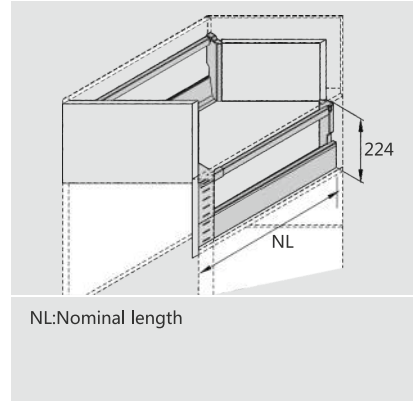

CERVOBOX

Cervobox High Corner Drawer With Single Gallery

CERVETTI

SPACE REQUIREMENT

DESCRIPTION

- Concealed, Full extension
- Dynamic load capacity: 40/50kg
- Tool free assembly and removal of drawer
- Silent system guarantees smooth run without noise
- Up & down adjustment, left & right adjustment
- Finish: Silver Grey, Stainless Steel