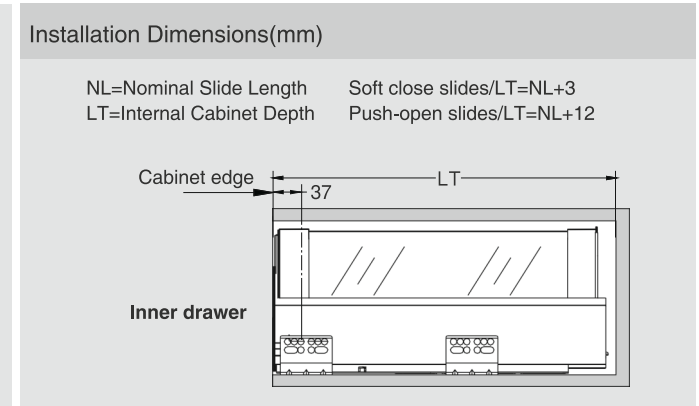

CERVOBOX

Cervobox Medium Inner Drawer With Box Side Glass & Front Rail

CERVETTI

SPACE REQUIREMENT

DESCRIPTION

- Concealed, Full extension
- Dynamic load capacity: 30/40/50kg
- Tool free assembly and removal of drawer
- Silent system guarantees smooth run without noise
- Up & down adjustment, left & right adjustment
- Finish: Silver Grey, Stainless Steel

MEDIUM INNER DRAWER WITH BOX SIDE GLASS & FRONT RAIL

Kit Package	
Silver Grey, Stainless Steel	
NL	Item No.
400mm	CBX-SG-400-LD CBX-SS-400-LD
450mm	CBX-SG-450-LD CBX-SS-450-LD
500mm	CBX-SG-500-LD CBX-SS-500-LD
550mm	CBX-SG-550-LD CBX-SS-550-LD
600mm	CBX-SG-600-LD CBX-SS-600-LD

SG - Silver Grey, SS - Stainless Steel

3		Back Fixing-brackets (left/right) Silver Grey Item No. CBX-BFB-BSG
4		Front Fixing-brackets (left/right) Silver Grey Item No. CBX-FFB-003
5		Front Section /For cutting to size, 1100mm. Cutting: Internal cabinet width LW-97 Silver Grey Item No. CBX-FRP-SG
7		Square Cross Rail /For cutting to size, 1100mm. Cutting: Internal cabinet width LW-97 Silver Grey Item No. CBX-CSQR-SG

15		8mm Glass-boxside (left/right) Figured Glass NL Item No. 400mm CBX-BSG-400 450mm CBX-BSG-450 500mm CBX-BSG-500 550mm CBX-BSG-550 600mm CBX-BSG-600
16		Rear Adapter (left/right) Silver Grey Item No. CBX-RAD-BSG
17		Adapter for Glass (left/right) Silver Grey Item No. CBX-ADP-BSG