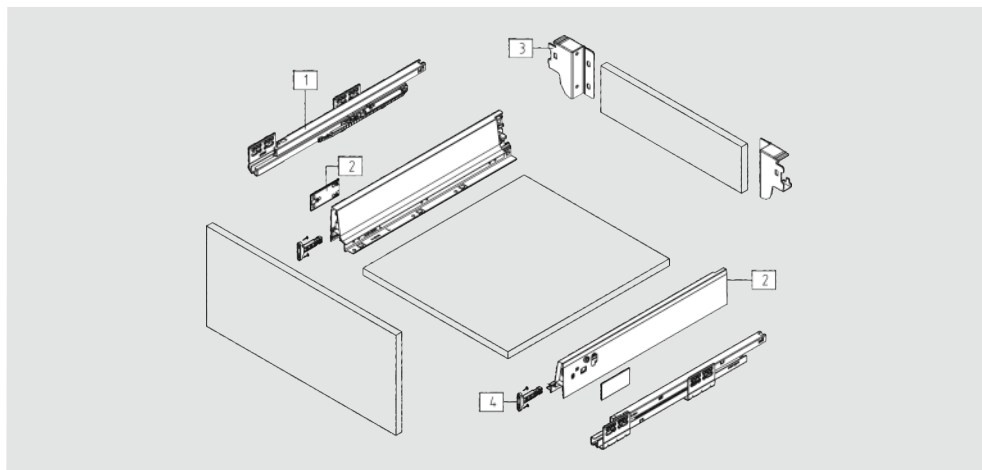

CERVOBOX DRAWER SYSTEMS

HARMONY OF IMAGINATION AND INNOVATION

Square Railings, various metal box-sides and glass box-sides

A lot of design options

- The new-look drawer side, together with square railings, metal-box-sides and glass box-sides, provide a variety of design options that could be easily set-up.
- The combination of side rails and ground glass box-side creates a gorgeous high drawer while the corresponding dividing system provides great convenience for storage.
- The highly stable drawer construction ensures stable and smooth motion with soft closing for wide and high drawers.
- This patented front locking mechanism provides a maintenance free lifecycle

CERVETTI

SPACE REQUIREMENT

DESCRIPTION

- Concealed, full extension
- Dynamic load capacity: 40/50kg
- Tool free assembly and removal of drawer
- Silent system guarantees smooth run without noise
- Up & down adjustment, left & right adjustment
- Finish: Silver Grey, Stainless Steel

SG - Silver Grey, SS- Stainless Steel

Installation Dimensions(mm)

NL=Nominal Slide Length
LT=Internal Cabinet Depth
LT=NL+3

Screw Positions of the Slides(mm)

Installation Dimensions(mm)

LW=Internal Cabinet Width