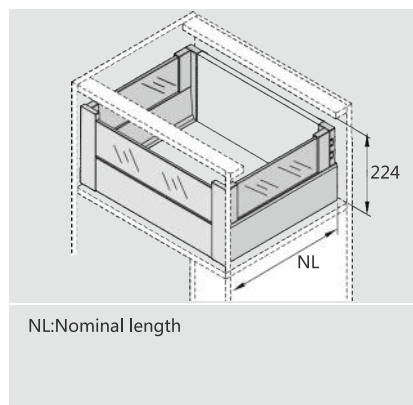

CERVOBOX

Cervobox Medium Inner Drawer With Box Side Glass & Front Side Glass

CERVETTI

SPACE REQUIREMENT

DESCRIPTION

- Concealed, full extension
- Dynamic load capacity: 40/50kg
- Tool free assembly and removal of drawer
- Silent system guarantees smooth run without noise
- Up & down adjustment, left & right adjustment
- Finish: Silver Grey, Stainless Steel

MEDIUM INNER DRAWER WITH BOX SIDE GLASS & FRONT SIDE GLASS

Kit Package		
Silver Grey, Stainless Steel		
NL	Item No.	Item No.
400mm	CBX-SG-400-LD	CBX-SS-400-LD
450mm	CBX-SG-450-LD	CBX-SS-450-LD
500mm	CBX-SG-500-LD	CBX-SS-500-LD
550mm	CBX-SG-550-LD	CBX-SS-550-LD
600mm	CBX-SG-600-LD	CBX-SS-600-LD

NL	Item No.
450mm	CBX-BSG-450
500mm	CBX-BSG-500
600mm	CBX-BSG-600

SG - Silver Grey, SS- Stainless Steel

5	Front Section LW-97 Silver Grey Item No. CBX-FRP-SG
3	Back Fixing-brackets (left/right) Silver Grey Item No. CBX-BFB-BSG
4	Front Fixing-brackets (left/right) Silver Grey Item No. CBX-FFB-002
16	Rear Adapter (left/right) Silver Grey Item No. CBX-RAD-BSG

NL	Item No.
450mm	CBX-FSG-450
600mm	CBX-FSG-600
900mm	CBX-FSG-900

17	Adapter for Glass (left/right) Silver Grey Item No. CBX-ADP-BSG