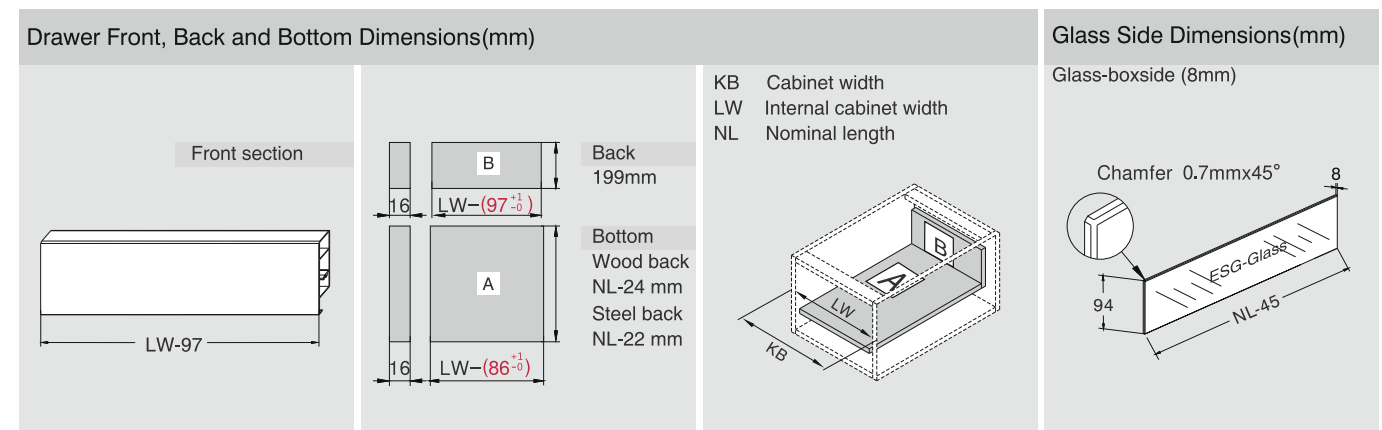

CERVOBOX

Cervobox Medium Inner Drawer With Box Side Glass & Front Rail

CERVETTI

SPACE REQUIREMENT

DESCRIPTION

- Concealed, Full extension
- Dynamic load capacity: 30/40/50kg
- Tool free assembly and removal of drawer
- Silent system guarantees smooth run without noise
- Up & down adjustment, left & right adjustment
- Finish: Silver Grey, Stainless Steel

MEDIUM INNER DRAWER WITH BOX SIDE GLASS & FRONT RAIL

Kit Package	
Silver Grey, Stainless Steel	
NL	Item No.
400mm	CBX-SG-400-LD CBX-SS-400-LD
450mm	CBX-SG-450-LD CBX-SS-450-LD
500mm	CBX-SG-500-LD CBX-SS-500-LD
550mm	CBX-SG-550-LD CBX-SS-550-LD
600mm	CBX-SG-600-LD CBX-SS-600-LD

SG - Silver Grey, SS - Stainless Steel

3		Back Fixing-brackets (left/right) Silver Grey Item No. CBX-BFB-BSG
4		Front Fixing-brackets (left/right) Silver Grey Item No. CBX-FFB-003
5		Front Section /For cutting to size, 1100mm. Cutting: Internal cabinet width LW-97 Silver Grey Item No. CBX-FRP-SG
7		Square Cross Rail /For cutting to size, 1100mm. Cutting: Internal cabinet width LW-97 Silver Grey Item No. CBX-CSQR-SG

15		8mm Glass-boxside (left/right) Figured Glass NL Item No. 400mm CBX-BSG-400 450mm CBX-BSG-450 500mm CBX-BSG-500 550mm CBX-BSG-550 600mm CBX-BSG-600
16		Rear Adapter (left/right) Silver Grey Item No. CBX-RAD-BSG
17		Adapter for Glass (left/right) Silver Grey Item No. CBX-ADP-BSG