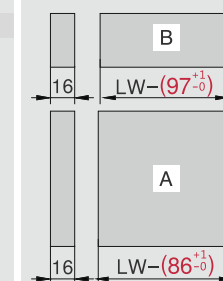

SG - Silver Grey, SS- Stainless Steel

Installation Dimensions(mm)

NL=Nominal Slide Length
LT=Internal Cabinet Depth
LT=NL+3

Screw Positions of the Slides(mm)

Installation Dimensions(mm)

LW=Internal Cabinet Width

Drawer Front, Back and Bottom Dimensions(mm)

KB Cabinet width
LW Internal cabinet width
NL Nominal length

CERVOBOX

Cervobox Medium Inner Drawer

CERVETTI

SPACE REQUIREMENT

DESCRIPTION

- Concealed, full extension
- Dynamic load capacity: 40/50kg
- Tool free assembly and removal of drawer
- Silent system guarantees smooth run without noise
- Up & down adjustment, left & right adjustment
- Finish: Silver Grey, Stainless Steel