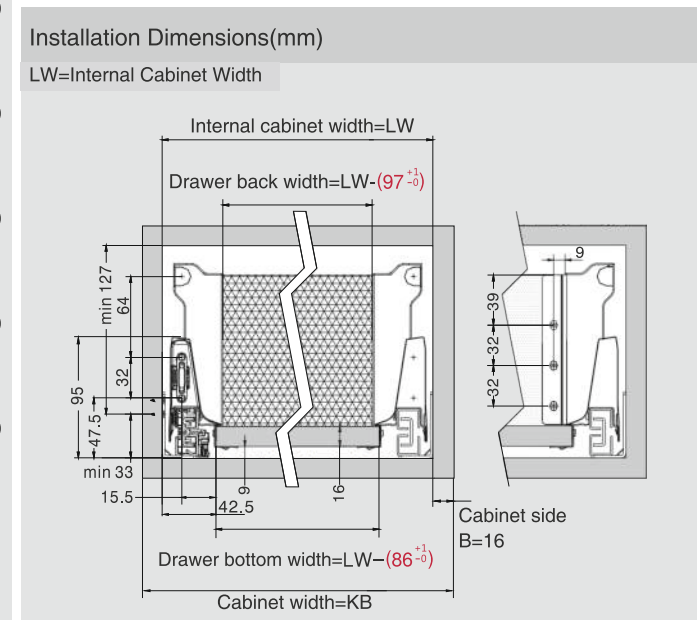

CERVOBOX

Cervobox Medium Inner Drawer

CERVETTI

SPACE REQUIREMENT

DESCRIPTION

- Concealed, full extension
- Dynamic load capacity: 40/50kg
- Tool free assembly and removal of drawer
- Silent system guarantees smooth run without noise
- Up & down adjustment, left & right adjustment
- Finish: Silver Grey, Stainless Steel

MEDIUM INNER DRAWER WITH SINGLE SQUARE RAILING FOR WOOD DRAWER BACK

Kit Package					
Silver Grey, Stainless Steel					
NL	Item No.			Item No.	
300mm	CBX-SG-300-MD	CBX-SS-300-MD	550mm	CBX-SG-550-MD	CBX-SS-550-MD
350mm	CBX-SG-350-MD	CBX-SS-350-MD	600mm	CBX-SG-600-MD	CBX-SS-600-MD
400mm	CBX-SG-400-MD	CBX-SS-400-MD			
450mm	CBX-SG-450-MD	CBX-SS-450-MD			
500mm	CBX-SG-500-MD	CBX-SS-500-MD			

SG - Silver Grey, SS - Stainless Steel

4		Front Fixing-brackets (left/right)
		Silver Grey Item No. CBX-FFB-SG-MD
5		Front Section 1100mm, Cutting: Internal cabinet width LW-97
		Silver Grey Item No. CBX-FRP-SG