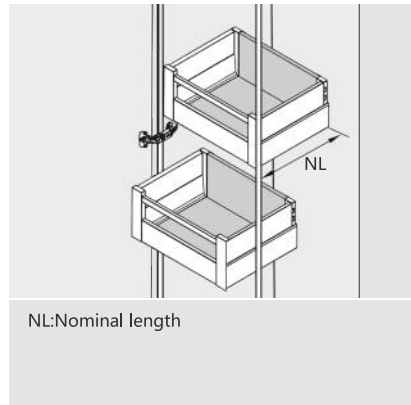

SPACE REQUIREMENT

DESCRIPTION

- Concealed, full extension
- Dynamic load capacity: 30/40/50kg
- Tool free assembly and removal of drawer
- Silent system guarantees smooth run without noise
- Up & down adjustment, left & right adjustment
- Finish: Silver Grey, Stainless Steel

Inner drawer recommendation		Space requirement in cabinet	Cabinet drilling dimensions(mm)
See page	206 210 214	Page no changes	
Door hinge recommendation	155		
Snap-on Soft close Hinge 155° (Cam-adjustable)	44		

Vertical dimensions (mm): 1425, 320, 1105, 384, 721, 288, 433, 384, 49, min 33, 16.

Drilling dimensions (mm): 32, 32, 1025, 32, 289, 37, 0.

All dimensions are aligned with the 32mm system.
1st system drilling based on cabinet base=0mm.