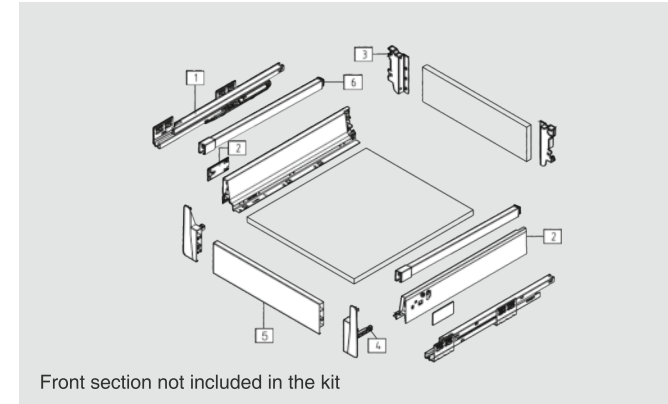

CERVOBOX

Cervobox Medium Inner Drawer

CERVETTI

SPACE REQUIREMENT

DESCRIPTION

- Concealed, full extension
- Dynamic load capacity: 40/50kg
- Tool free assembly and removal of drawer
- Silent system guarantees smooth run without noise
- Up & down adjustment, left & right adjustment
- Finish: Silver Grey, Stainless Steel

MEDIUM INNER DRAWER WITH SINGLE SQUARE RAILING FOR WOOD DRAWER BACK

Kit Package					
Silver Grey, Stainless Steel					
NL	Item No.			Item No.	
300mm	CBX-SG-300-MD	CBX-SS-300-MD	550mm	CBX-SG-550-MD	CBX-SS-550-MD
350mm	CBX-SG-350-MD	CBX-SS-350-MD	600mm	CBX-SG-600-MD	CBX-SS-600-MD
400mm	CBX-SG-400-MD	CBX-SS-400-MD			
450mm	CBX-SG-450-MD	CBX-SS-450-MD			
500mm	CBX-SG-500-MD	CBX-SS-500-MD			

SG - Silver Grey, SS - Stainless Steel

4		Front Fixing-brackets (left/right)
		Silver Grey Item No. CBX-FFB-SG-MD
5		Front Section 1100mm, Cutting: Internal cabinet width LW-97
		Silver Grey Item No. CBX-FRP-SG