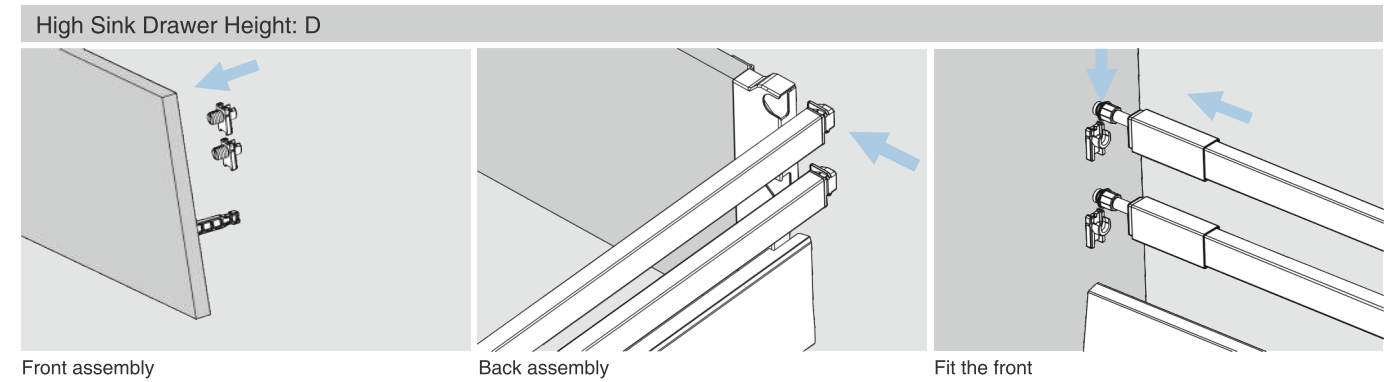

CERVETTI

SPACE REQUIREMENT

DESCRIPTION

- Concealed, full extension
- Dynamic load capacity: 30/40/50kg
- Tool free assembly and removal of drawer
- Silent system guarantees smooth run without noise
- Up & down adjustment, left & right adjustment
- Finish: Silver Grey, Stainless Steel