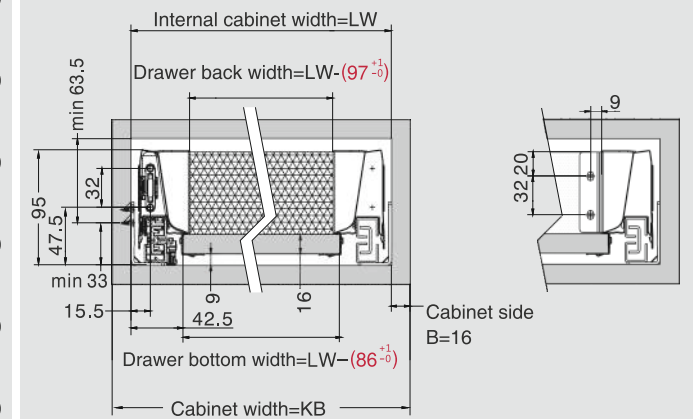

SG - Silver Grey, SS- Stainless Steel

Installation Dimensions(mm)

NL=Nominal Slide Length
LT=Internal Cabinet Depth
LT=NL+3

Screw Positions of the Slides(mm)

Installation Dimensions(mm)

LW=Internal Cabinet Width

Drawer Front, Back and Bottom Dimensions(mm)

KB Cabinet width
LW Internal cabinet width
NL Nominal length

CERVOBOX

Cervobox Lower Inner Drawer

CERVETTI

SPACE REQUIREMENT

DESCRIPTION

- Concealed, full extension
- Dynamic load capacity: 40/50kg
- Tool free assembly and removal of drawer
- Silent system guarantees smooth run without noise
- Up & down adjustment, left & right adjustment
- Finish: Silver Grey, Stainless Steel