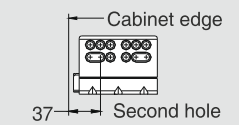

SG - Silver Grey, SS- Stainless Steel

4		Front Fixing-brackets (left/right) Silver Grey Item No. CBX-FFB-SG-HD
5		Front Section 1100mm, Cutting: Internal cabinet width LW-97 Silver Grey Item No. CBX-FRP-SG
7		Cross Square Rail 1100mm, Cutting: Internal cabinet width LW-74 Silver Grey Item No. CBX-CSQR-SG

Screw Positions of the Slides(mm)

Fixing Hole Position for Push-open Inner Drawer(mm)

Installation Dimensions(mm)

Drawer Front, Back and Bottom Dimensions(mm)

CERVOBOX

Cervobox Medium Inner Drawer With Box Side Glass & Front Side Glass