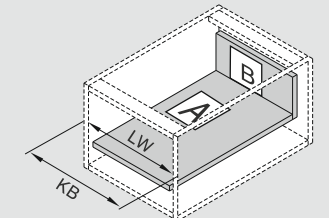

SG - Silver Grey, SS- Stainless Steel

Installation Dimensions(mm)

NL=Nominal Slide Length
LT=Internal Cabinet Depth
LT=NL+3

Screw Positions of the Slides(mm)

Installation Dimensions(mm)

LW=Internal Cabinet Width

Drawer Front, Back and Bottom Dimensions(mm)

KB Cabinet width
LW Internal cabinet width
NL Nominal length

CERVOBOX

Cervobox Lower Inner Drawer

CERVETTI

SPACE REQUIREMENT

DESCRIPTION

- Concealed, full extension
- Dynamic load capacity: 40/50kg
- Tool free assembly and removal of drawer
- Silent system guarantees smooth run without noise
- Up & down adjustment, left & right adjustment
- Finish: Silver Grey, Stainless Steel