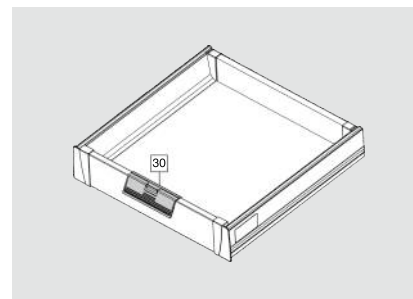

SG - Silver Grey, SS- Stainless Steel

Installation Dimensions(mm)

NL=Nominal Slide Length
LT=Internal Cabinet Depth
LT=NL+3

Screw Positions of the Slides(mm)

Installation Dimensions(mm)

LW=Internal Cabinet Width

Drawer Front, Back and Bottom Dimensions(mm)

KB Cabinet width
LW Internal cabinet width
NL Nominal length

CERVOBOX

Cervobox Lower Inner Drawer

CERVETTI

SPACE REQUIREMENT

DESCRIPTION

- Concealed, full extension
- Dynamic load capacity: 40/50kg
- Tool free assembly and removal of drawer
- Silent system guarantees smooth run without noise
- Up & down adjustment, left & right adjustment
- Finish: Silver Grey, Stainless Steel