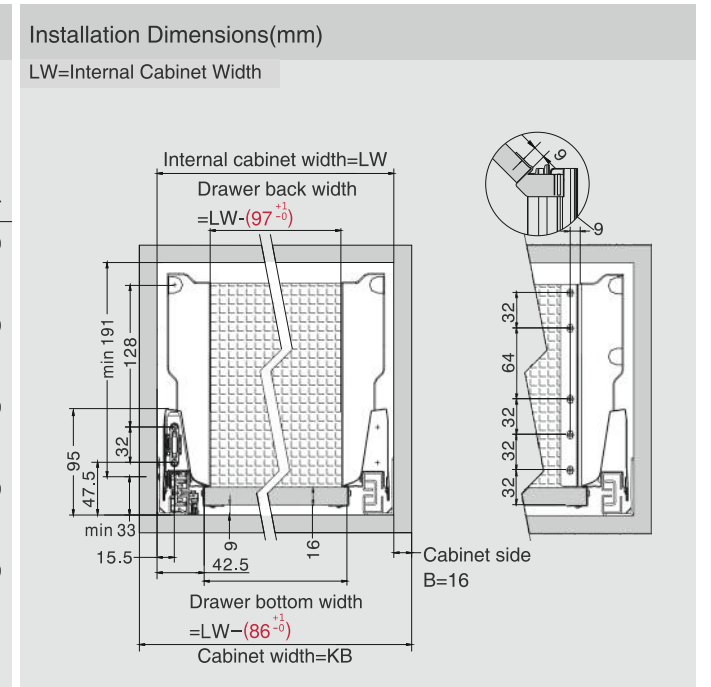

CERVOBOX

Cervobox High Corner Drawer With Single Gallery

CERVETTI

SPACE REQUIREMENT

DESCRIPTION

- Concealed, Full extension
- Dynamic load capacity: 40/50kg
- Tool free assembly and removal of drawer
- Silent system guarantees smooth run without noise
- Up & down adjustment, left & right adjustment
- Finish: Silver Grey, Stainless Steel

HIGH CORNER DRAWER WITH SINGLE GALLERY

Kit Package		
Silver Grey, Stainless Steel		
NL	Item No.	Item No.
350mm	CBX-SG-350-HD	CBX-SS-350-HD
400mm	CBX-SG-400-HD	CBX-SS-400-HD
450mm	CBX-SG-450-HD	CBX-SS-450-HD
500mm	CBX-SG-500-HD	CBX-SS-500-HD
550mm	CBX-SG-550-HD	CBX-SS-550-HD
600mm	CBX-SG-600-HD	CBX-SS-600-HD

SG - Silver Grey, SS- Stainless Steel

3		Back Fixing-brackets (left/right)
		Silver Grey Item No. CBX-BFB-CDM
4		Front Fixing-brackets (left/right)
		Silver Grey Item No. CBX-FFB-CDM

6		Square Side Rails (left/right)
		Silver Grey NL Item No.
		450mm M0104J450
		500mm M0104J500
		550mm M0104J550
		600mm M0104J600
		650mm M0104J650