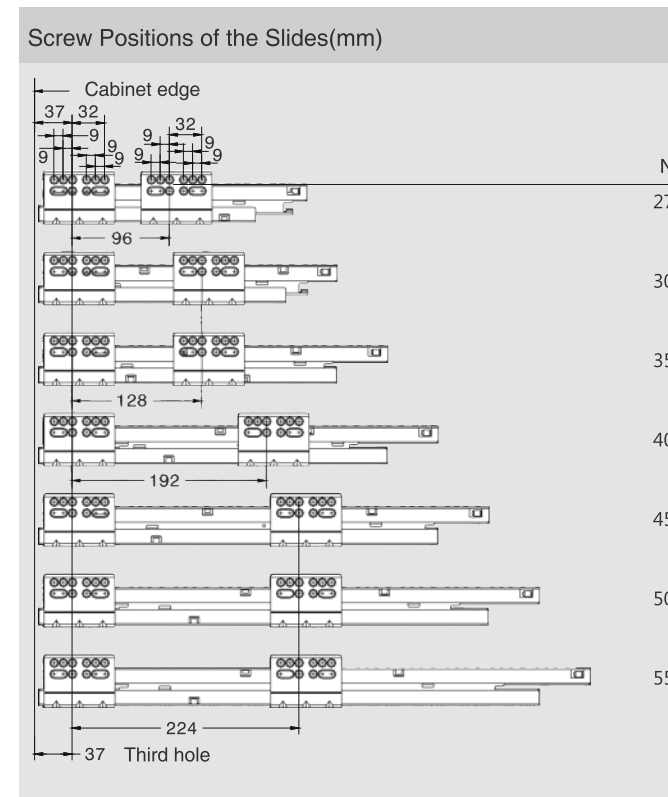

CERVOBOX

Cervobox Lower Inner Drawer

CERVETTI

SPACE REQUIREMENT

DESCRIPTION

- Concealed, full extension
- Dynamic load capacity: 40/50kg
- Tool free assembly and removal of drawer
- Silent system guarantees smooth run without noise
- Up & down adjustment, left & right adjustment
- Finish: Silver Grey, Stainless Steel

LOWER INNER DRAWER FOR WOOD DRAWER BACK

Kit Package					
Silver Grey, Stainless Steel					
NL	Item No.				
270mm	CBX-SG-270-LD	CBX-SS-270-LD	500mm	CBX-SG-500-LD	CBX-SS-500-LD
300mm	CBX-SG-300-LD	CBX-SS-300-LD	550mm	CBX-SG-550-LD	CBX-SS-550-LD
350mm	CBX-SG-350-LD	CBX-SS-350-LD	600mm	CBX-SG-600-LD	CBX-SS-600-LD
400mm	CBX-SG-400-LD	CBX-SS-400-LD			
450mm	CBX-SG-450-LD	CBX-SS-450-LD			

SG - Silver Grey, SS- Stainless Steel

3 Back Fixing-brackets (left/right)

Silver Grey
Item No. **CBX-BFB-SG-LD**

30 Handle

Grey
Item No. **CBX-HDL-SG**

4 Front Fixing-brackets (left/right)

Silver Grey
Item No. **CBX-FFB-SG-LD**

5 Front Section LW-97

Silver Grey
Item No. **CBX-FRP-SG**