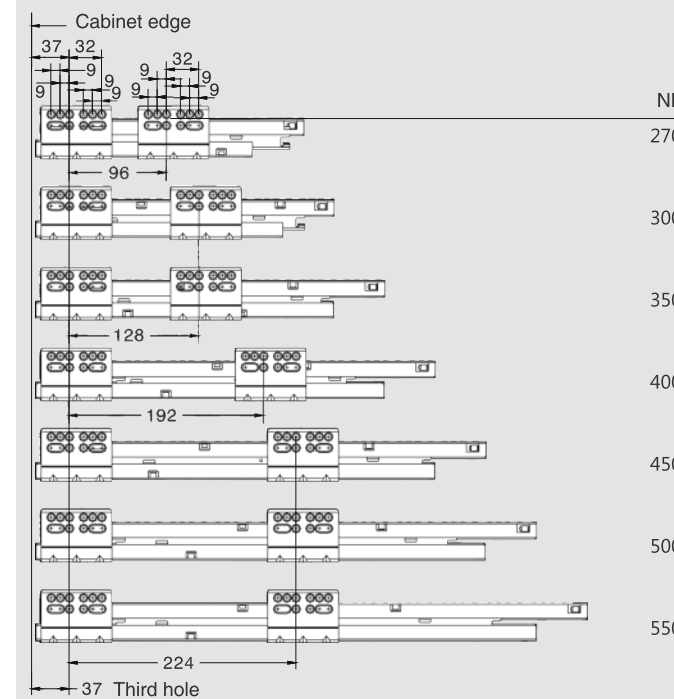

SG - Silver Grey, SS- Stainless Steel

Installation Dimensions(mm)

NL=Nominal Slide Length
LT=Internal Cabinet Depth
LT=NL+3

Screw Positions of the Slides(mm)

Installation Dimensions(mm)

LW=Internal Cabinet Width

Drawer Front, Back and Bottom Dimensions(mm)

KB Cabinet width
LW Internal cabinet width
NL Nominal length

CERVOBOX

Cervobox Lower Inner Drawer

CERVETTI

SPACE REQUIREMENT

DESCRIPTION

- Concealed, full extension
- Dynamic load capacity: 40/50kg
- Tool free assembly and removal of drawer
- Silent system guarantees smooth run without noise
- Up & down adjustment, left & right adjustment
- Finish: Silver Grey, Stainless Steel