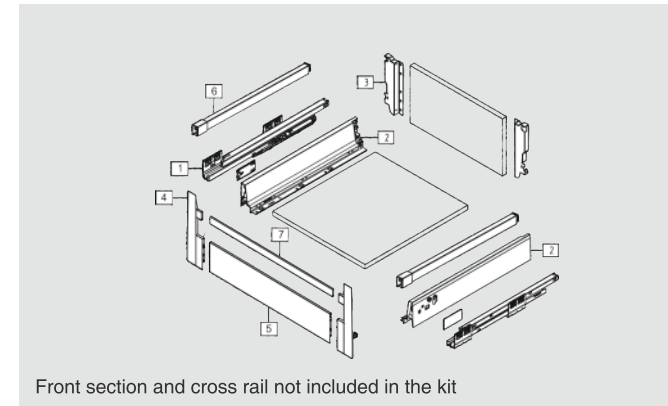

CERVOBOX

Cervobox High Inner Drawer With Front Rail

CERVETTI

SPACE REQUIREMENT

DESCRIPTION

1. Concealed, full extension
   - Dynamic load capacity: 40/50kg
   - Tool free assembly and removal of drawer
   - Silent system guarantees smooth run without noise
   - Up & down adjustment, left & right adjustment
2. Finish: Silver Grey, Stainless Steel

HIGH INNER DRAWER WITH FRONT RAIL

Kit Package					
Silver Grey, Stainless Steel					
NL	Item No.				
300mm	CBX-SG-300-HD	CBX-SS-300-HD	550mm	CBX-SG-550-HD	CBX-SS-550-HD
350mm	CBX-SG-350-HD	CBX-SS-350-HD	600mm	CBX-SG-600-HD	CBX-SS-600-HD
400mm	CBX-SG-400-HD	CBX-SS-400-HD			
450mm	CBX-SG-450-HD	CBX-SS-450-HD			
500mm	CBX-SG-500-HD	CBX-SS-500-HD			

SG - Silver Grey, SS- Stainless Steel

4		Front Fixing-brackets (left/right) Silver Grey Item No. CBX-FFB-SG-HD
5		Front Section 1100mm, Cutting: Internal cabinet width LW-97 Silver Grey Item No. CBX-FRP-SG
7		Cross Square Rail 1100mm, Cutting: Internal cabinet width LW-74 Silver Grey Item No. CBX-CSQR-SG

Screw Positions of the Slides(mm)

Fixing Hole Position for Push-open Inner Drawer(mm)

Installation Dimensions(mm)

Drawer Front, Back and Bottom Dimensions(mm)